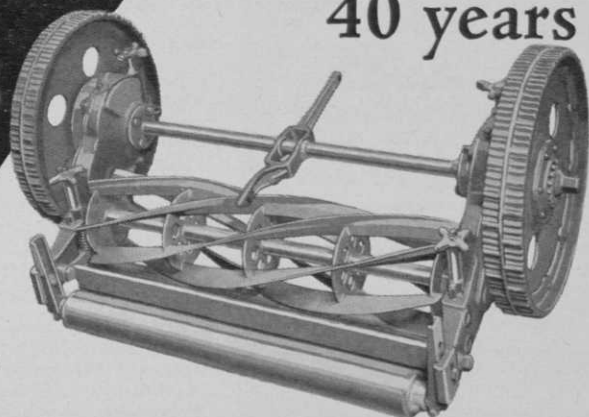

Eugene (Ore.) and Oregon State Junior Chambers of Commerce doing successful

GET THOSE WEED ROOTS!

GO TO THE ROOT OF YOUR WEED
PROBLEM WITH THESE DOLGE PRODUCTS

DOLGE SS WEED-KILLER

Where no vegetation whatever is desired such as your parking places, walks and tennis courts. Penetrates deep down to plant roots and kills. Sterilizes the soil, preventing normal sprouting of wind-blown seeds. Weeding the thorough modern chemical way eliminates backbreaking toil and saves the cost of many labor-hours.

Please write for descriptive literature explaining how these tested DOLGE products can best be used for YOUR weeding requirements.

E.W.T. SELECTIVE WEED-KILLER (2-4-D)

The efficient way to control weeds on your fairways. Works its way down into the roots of brush, dandelion, plantain, poison ivy, ragweed, sumac and other obnoxious plants, but does not injure most turf grasses.

Dependable
DOLGE
WESTPORT, CONNECTICUT

WORTHINGTON GANG MOWERS

FIRST on the
fairway for almost
40 years

FIRST
with all these pace-setting features

- 1. SPRING PRESSURE ON ROLLERS.** Worthington's patented spring exerts 50 pounds of pressure on roller — prevents bobbing and jumping *without adding excess weight.*
- 2. HAND ADJUSTMENT OF BED KNIFE.** Simple finger-tip knob — no tools needed.
- 3. QUICK "LAP-IN" FEATURE.** Just unscrew 3 screws to remove cap from housing cover, attach power tool fitting to nut — and you're ready to "lap-in" without any further disassembling.
- 4. SEPARATE TRAIN OF GEARS FOR EACH WHEEL.** Precision gears are machine cut — run in oil bath.
- 5. STEEL OR PNEUMATIC RUBBER-TIRED WHEELS.** Wheels are easily interchangeable. Steel wheels have demountable rims for economy in replacement.
- 6. WELDED REEL.** Oil-hardened blade supported by 5 steel discs to shaft. All parts electrically welded.