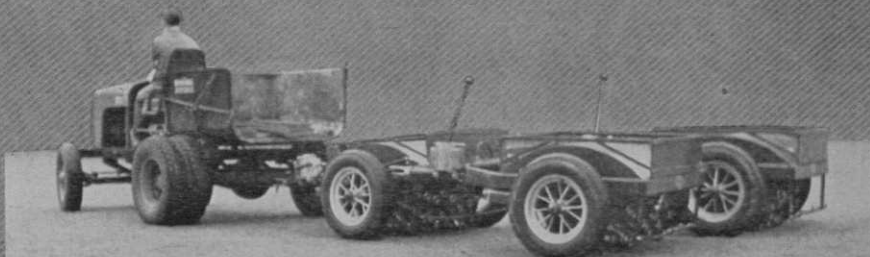

"We use the AERIFIER* to reduce thatch at Seaview"

**says Warren Bidwell, Supt.
Seaview CC, New Jersey**

Thatch complicates the turf maintenance program. It prevents moisture and fertilizer from reaching the root zone. It limits the oxygen supply. Shallow root growth results. Thatch harbors disease organisms. Scars are slow to heal on thatched turf areas.

Thatch is a condition which builds up. It will not correct itself. Proper cultural practices must be carried out to encourage decay of clippings and dead plant material on the surface.

Warren Bidwell says of their program at Seaview: "The Aerifier permits us to keep our turf areas in use while carrying out planned program of thatch reduction. Three years ago we set up an aerification program with one Aerifier. Fourteen aerifications have been done during this three year period. Two applications of lime have been made, plus liberal fertilization in spring and early fall. We are observing such progress that we recently purchased the triplex gang of Aerifiers to cover our twenty-seven holes with a more efficient program.

"Examinations after the program was in operation showed ample evidence that moisture and plant food were getting through the thatch and into the soil by way of the numerous Aerifier holes. A noticeable reduction in thatch is not surprising since three of Nature's most important requirements — moisture, available food and oxygen — are being supplied to the bacteria through the aid of the Aerifier."

West Point Lawn Products

West Point, Pa.

*Reg. U. S. Pat. Off.
© 1952 by West Point Lawn Products

Pat. No. 2,580,236