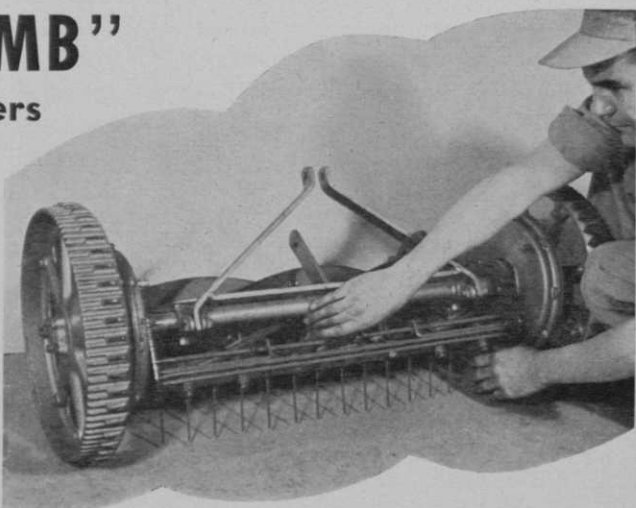

Reduction of thatch by Flexi-combing promotes healthier growing conditions — reduces disease.

Use Flexi-combs on mowers to overcome existing thatch and prevent its reoccurrence.

Flexi-combs fit Toro and Worthington mowers . . . Combs are mounted permanently on mowers — easily locked out of operating position when their use is not required . . . Improved design provides easier depth adjustment.