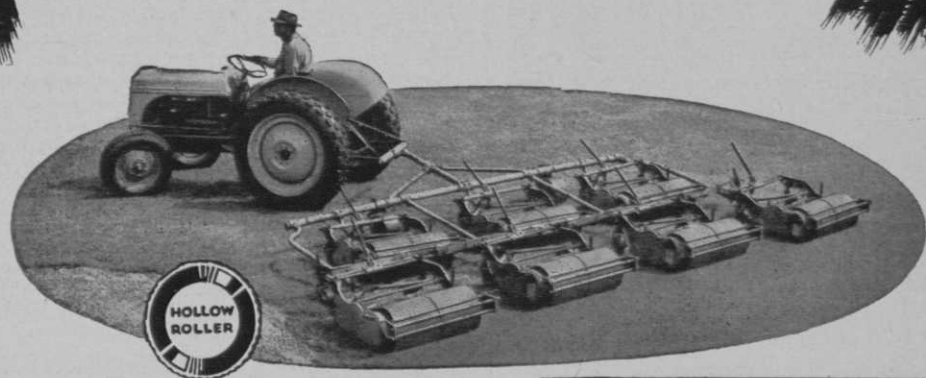

*Your Membership Deserves
...the Finest Playing Surfaces!*

POSSIBLE ONLY WITH

ROSEMAN

HOLLOW-ROLLER-DRIVE MOWERS

All Putting Greens Are Mowed With Hollow-Roller-Drive Mowers. Why not Give Your Fairways The Same Benefits.

IMPROVED FAIRWAYS

Smooth, uniformly cut putting-green surfaces are the result of mowing with roller-type green mowers. This same desirable quality can be had in your fairways by using Roseman Hollow-Roller-Drive Gang Mowers.

LOWER LABOR COSTS

Roseman Mowers mow faster, more uniformly without kicking up in the rear. Roller design permits overhang of traps — slow costly hand trimming eliminated. No protruding side wheels permits close cutting, eliminates fringe around trees. Narrower overall width permits mowing in tight places.