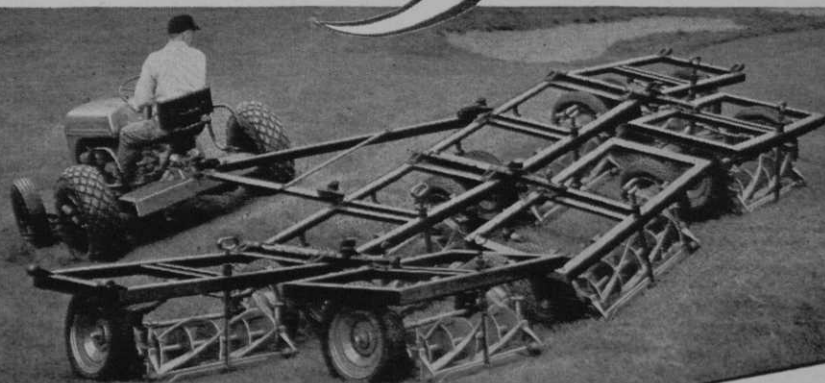

TWICE-A-SEASON LUBRICATION

Worthington Gang Mowers require lubrication only twice a season. No daily time-consuming sessions with oil can and grease gun.

FINGER-TIP ADJUSTMENT

Cutting height on every Grass Blitzer unit is set by simply turning a knob — almost as easy as setting your watch.