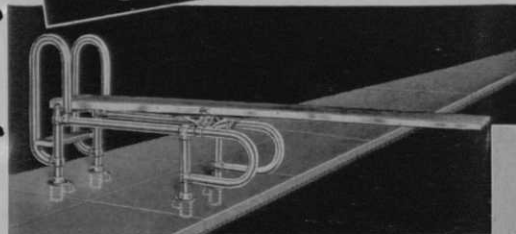

and don't forget

**LEWIS GOLF BALL WASHERS
and TEE EQUIPMENT**

All-American
● Picnic Grill

American Approved Combination Unit

You'll like

doing business with AMERICAN

Since 1911, the finest Park, Playground and Swimming Pool Equipment built, backed by a *Lifetime Guarantee* against defective materials or construction . . . low, nationally advertised prices which today average but little above pre-war 1941 . . . prompt, courteous and highly personalized service on both your problems and your orders . . . prompt, friendly adjustments to your complete satisfaction, marked by a sincere desire to merit an enviable reputation nearly half a century old . . . unsurpassed strength, durability, and safety . . .

These are but a few of the many reasons why we believe you will enjoy doing business with AMERICAN.

Above: American Streamlined Park Bench
American Official Regulation One-Meter Unit

AMERICAN
PLAYGROUND DEVICE CO.
ANDERSON, INDIANA