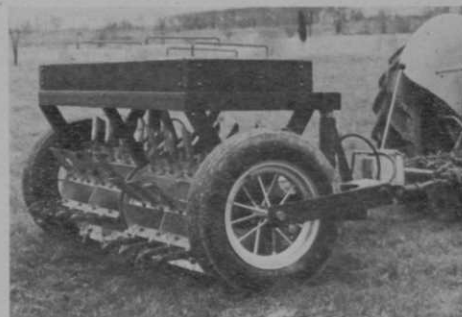

MINIT MAN MATS

301 No. 8th St., Springfield, Ill.

WEST POINT DEVELOPS A NEW HEAVY-DUTY AERIFIER

The newest edition of the Aerifier —
the "Grasslan" model is in limited produc-
tion for the year 1951, West Point Lawn
Products, West Point, Pa., announces. De-
veloped last year, this large, heavy-duty
Aerifier has undergone trials on pastures
and airfields in both north and south.