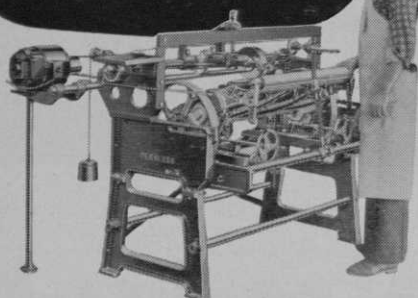

22-inch cutting width

PREFERRED . . . because only Jacobsen gives you all these plus-performance features:

1. Easy maneuverability makes it possible to cut more greens without tiring the operator.
2. Quick-on, Quick-off transport wheels may be installed and removed in seconds, without tools.
3. *Will not scalp.*
4. Simple bed knife adjustment is made by hand — no tools required.
5. Instant-starting, time-tested engine is especially built by Jacobsen, designed for the job.

Jacobsen

MANUFACTURING COMPANY

Racine, Wisconsin

Keep your mowers in
TOP CONDITION

PEERLESS SHARPENER

Here's the sharpener you can depend on to keep ALL your units—power and hand mowers—in top cutting condition. Grinds blades with the proper bevel behind each cutting edge for easier operation. Rugged, precision-built, designed for YOUR needs through 48 years of experience. Prepare for the season now—write for full information!