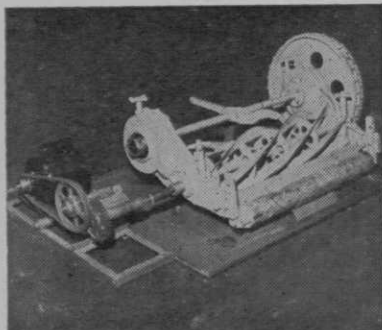

ATLAS LAWN MOWER LAPPING MACHINE

A compact, light-weight machine for lapping all models of Hand, Power and Gang Mowers! May be easily used on work bench or floor, eliminating the lifting of heavy mowers. The simple height adjustment for the reel shaft may be used from 4 1/2" to 10 3/4". Equipped with several attachments to fit different reel shafts. Metal blocks for rollers. Steel stands to support the mower.

FULLY GUARANTEED

List Price, With Motor.....$61.50

List Price, Without Motor..... 39.00

Write for Bulletin.

Atlas Lawn Equipment Co.

9761 Olive Street Road

St. Louis 24, Missouri

opened ... Course measures 1,395 yds. with holes of 105 to 210 yds. ... Green fees, 75 cents ... Al Schoux set record with 25 opening day ... Tucson, Ariz., plans extensive improvements on its Randolph munny course ... Last season the course collected $36,346 in green fees ... Lake County, Calif., plans course to be built in center of resort area.

R. G. MacAndrew, 81, died April 4, at the home of his grand-daughter, Mrs. Frances MacWilliams of Holbrooke, Mass. ... He came from Scotland in 1898 to be one of the club-making pioneers in Spalding's plant ... Later he was pro-gkpr. at West Warwick (R.I.) CC and pro at Potowomut (R.I.) CC ... His four sons followed him in pro golf; James and John, both deceased; Robert, and Charles who is in pro golf at Burlington, Vt. ... He is survived by the two sons, two daughters and nine grandchildren ... He was a kindly, helpful and beloved golfer.

James A. Reid appointed supt., Suburban Club of Baltimore County, Pikesville, Md. ... Good Business magazine prints article on Acushnet Process Co. unique plan of extending courtesy and service to visiting salesmen ... John B. Capebianco, formerly at Nemaacolin CC, Beallsville, Pa., now pro at Baldoc Hills CC, Irwin, Pa. Douglas Woodrow signed as pro-mgr., Lincoln (Ill.) CC ... Mgr.

*There is
Only One .....*

Product of
W. A. CLEARY Corp.

PMAS
the proven
**HERBICIDE-
FUNGICIDE**

APPLY NOW FOR DUAL PROTECTION

*Stop these Pests
before they start*

**CRAB GRASS
DOLLAR SPOT
COPPER SPOT
PINK PATCH
SNOW MOLD**

on Greens and Fairways

Right now, when the first crop of crabgrass is germinating — when warmer days encourage troublesome fungus diseases — is the time when prompt action will pay big dividends. Remember PMAS is your most economical controlling agent for BOTH diseases and crab grass. Same strength spray (1 1/4 oz. per 1000 sq. ft.) applied every eight days throughout warm weather will keep turf free of fungus and crab grass. 2-in-1 application saves time and money.

Get PMAS from your golf supply dealer or write us for complete information, including reports of tests by leading authorities.

W. A. CLEARY Corp.

NEW BRUNSWICK, N. J.