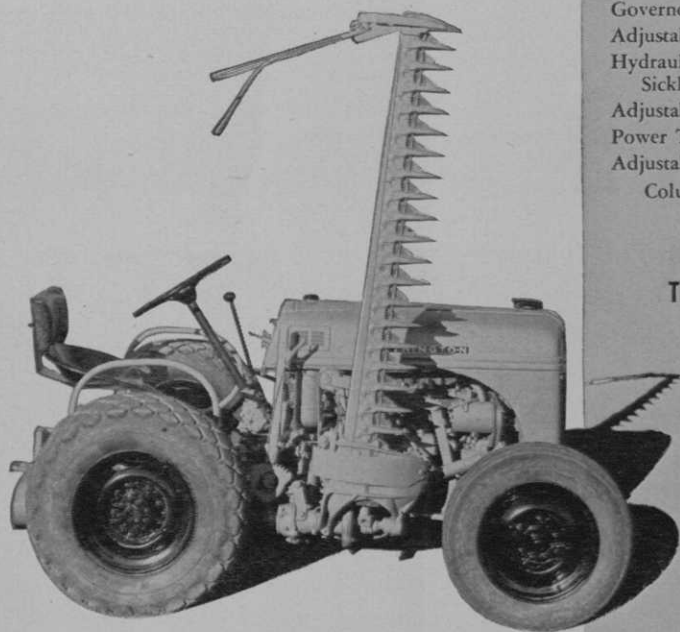

Worthington ALL-ROUND WORKHORSE

Model G

GENERAL PURPOSE TRACTOR

This Worthington Model G Tractor is a golf course workhorse all the way — combines extra-wide utility with rugged strength and low-cost performance.

A Real Gang Mower Tractor

Exceptionally low center of gravity gives this tractor the balance and stability for hauling gang mowers over steep hillsides. Short, 51/2-foot turning radius provides greater maneuverability for work in close quarters.

With These Special Features

- Governor Control
- Adjustable Drawbar
- Hydraulic Lift for Sickle Bar
- Adjustable Seat
- Power Take-Off
- Adjustable Steering Column

Operates All These Attachments

- Sickle Bar
- Front-End Loader
- Snow Plow
- Light Grader
- Rotary Brush
- Sprayer
- Utility Cart
- Power Take-Off Attachments

See Your Worthington Dealer
or Write for Complete Details

WORTHINGTON MOWER COMPANY
STROUDSBURG, PENNSYLVANIA