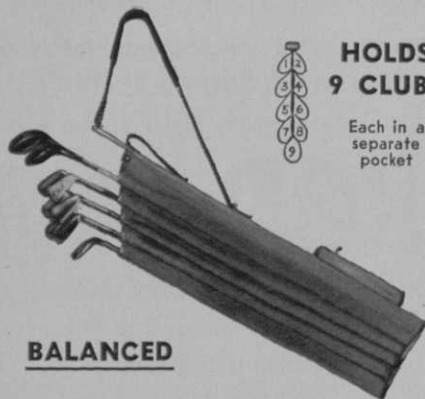

PRICE \$12.00
PRO ONLY

COLVER GOLF CO.
4504 East Grand
DALLAS TEXAS

THE LIGHTWEIGHT
**BALANCED
 GOLF BAG**
 FOR 1951

OVER 500,000 IN USE
 The most popular bag ever made

**NEW
 OVAL
 SHAPE**

BALANCED

**15 CLUB CAPACITY
 STANDARD MODEL**

The one and only full size golf bag that is lightweight and balanced for easy carrying. Large zipper pocket. Adjustable padded shoulder strap. Made of best quality duck and materials throughout. COLOR — TAN ONLY. PRICE — \$3.60 EACH, F.O.B. CHICAGO. MINIMUM SHIPMENTS ONE-HALF DOZEN.

For the golfers who object to excess weight. A cart is unnecessary

BALANCED

**HOLDS
 9 CLUBS**

Each in a separate pocket

SLIM-JIM MODEL

The perfect bag for the golfer who plays with nine clubs. Zipper ball pocket. Adjustable padded shoulder strap. Made of best quality duck and materials throughout. COLOR — TAN ONLY. PRICE — \$3.90 EACH, F.O.B. CHICAGO. MINIMUM SHIPMENTS ONE-HALF DOZEN.