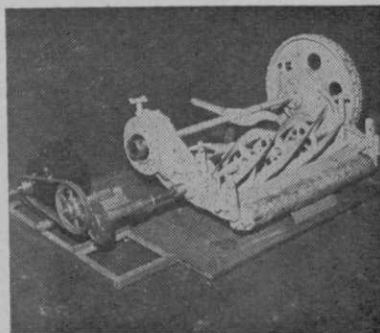

Mrs. Claremont Gushee Richards, 50, wife of Vincent Richards, head of Dunlop

ATLAS LAWN MOWER LAPPING MACHINE

A compact, light-weight machine for lapping all models of Hand, Power and Gang Mowers! May be easily used on work bench or floor, eliminating the lifting of heavy mowers. The simple height adjustment for the reel shaft may be used from 4 1/2" to 10 3/4". Equipped with several attachments to fit different reel shafts. Metal blocks for rollers. Steel stands to support the mower.