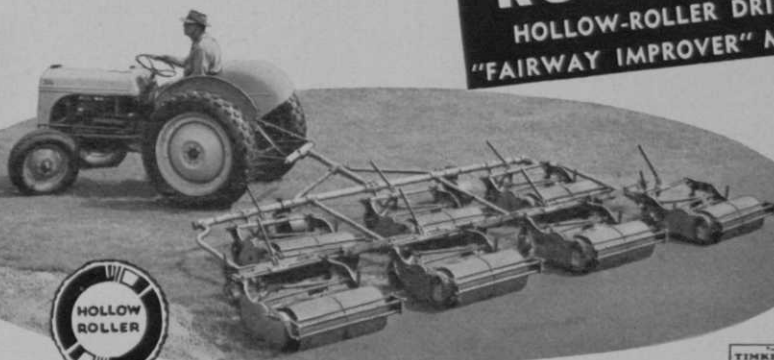

ROSEMAN MOWER CORPORATION
EVANSTON, ILLINOIS U. S. A.