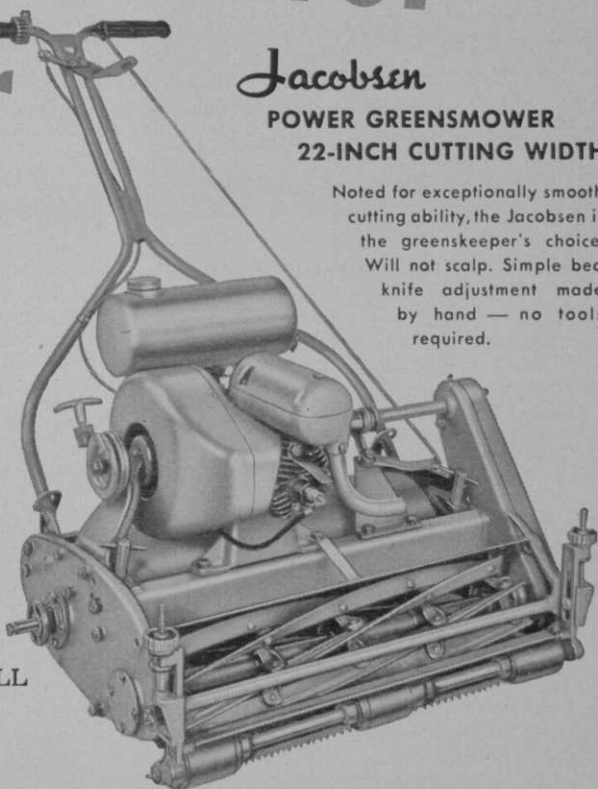

greensmower leader

**with
engine
to
match**

Jacobsen

**POWER GREENSMOWER
22-INCH CUTTING WIDTH**

Noted for exceptionally smooth cutting ability, the Jacobsen is the greenskeeper's choice. Will not scalp. Simple bed knife adjustment made by hand — no tools required.