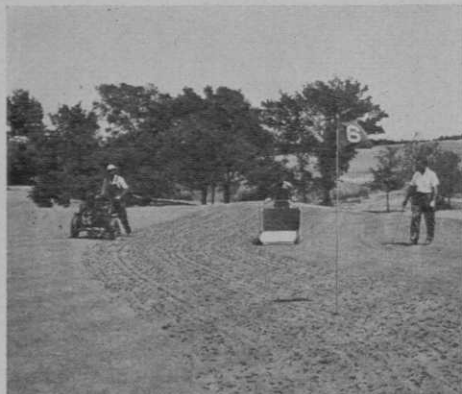

LOWER LABOR COSTS

Roseman Hollow-Roller-Drive Mowers mow faster without kicking up in the rear like a hand mower—less time required to mow. Roller design permits overhang of traps—no slow costly hand trimming remains. No protruding side drive wheels permit close cutting around trees. Narrower overall width permits mowing in tight places. Specialized hand equipment use reduced to minimum. Fewer man-hours required to perfectly groom your course. Labor shortages are no serious drawback on Roseman equipped courses.

QUALITY EQUIPMENT

The Roseman Hollow-Roller-Drive Mower is the only gang mower with nonbreakable side frames. No exasperating breakdowns in growing season. Friction-free roller chain drive running in oil bath reduces mower pull, Timken tapered adjustable bearings give perfect reel alignment at all times with less wear and easier pull. Zerk fitted wearing points increase mower life, and further add to ease of pull. Highest quality carbon molybdenum bedknife and chrome nickel cutting reel steels, precision tempered and riveted—not welded—used throughout.

THE FERGUSON NIGHT CRAWLER

GREEN AERIFYING MACHINE

See the improved action of the Night Crawler at the Chicago Turf Conference.

Complete hollow-tining at the time cultivation is most needed is now possible. The Night Crawler gives complete penetration regardless of compacted conditions left by driving spring rains and heavy early season play.