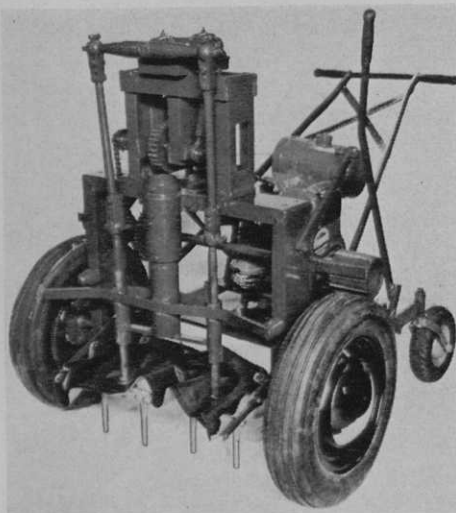

THE FERGUSON NIGHT CRAWLER GREEN AERIFYING MACHINE

See the improved action of the Night Crawler

Complete hollow-tining at the time cultivation is most needed is now possible. The Night Crawler gives complete penetration regardless of compacted conditions left by driving spring rains and heavy early season play.

Eighteen hole courses can be completely hollow-tined in two days without extra help with less surface disturbance than is normally caused by top dressing. Greens are taken out of play only during actual processing and clean-up which amounts to less than one hour.

Clean cutting tines will not transplant crab-grass and poa-annua from borders. The Night Crawler can be turned around on the green while in operation or will climb steep banks.

PATENT PENDING