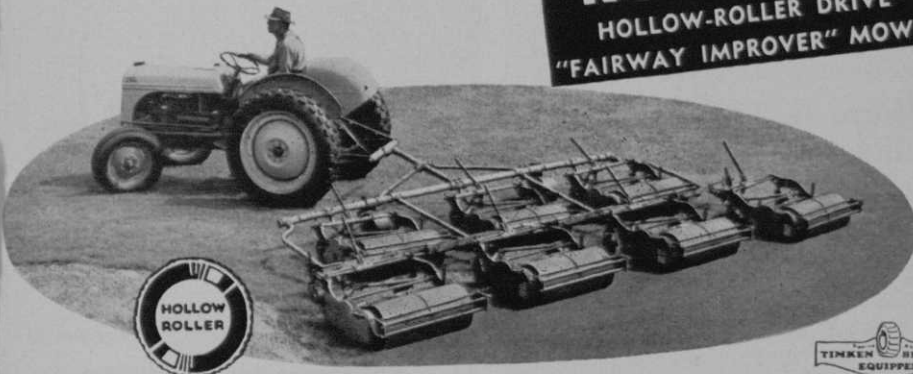

ROSEMAN MOWER CORPORATION
EVANSTON, ILLINOIS U. S. A.