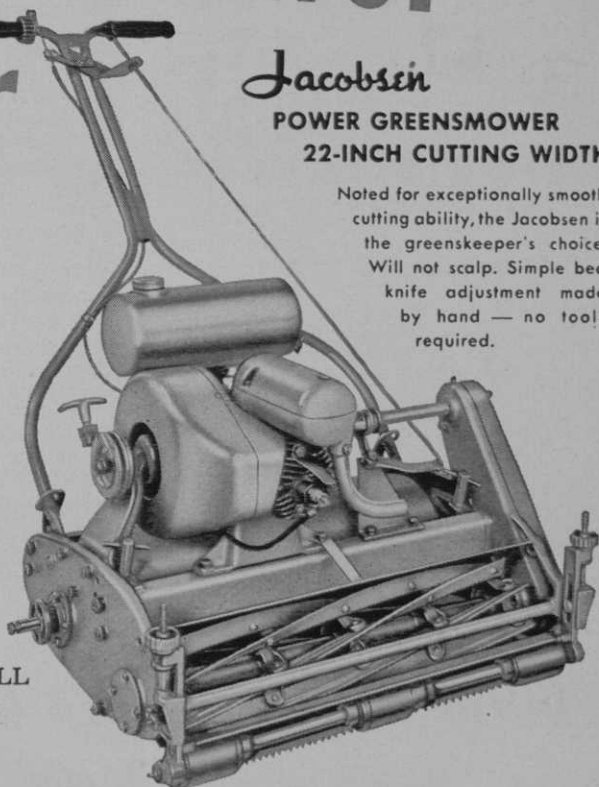

# greensmower leader

**with  
engine  
to  
match**

*Jacobsen*

**POWER GREENSMOWER  
22-INCH CUTTING WIDTH**

Noted for exceptionally smooth cutting ability, the Jacobsen is the greenskeeper's choice. Will not scalp. Simple bed knife adjustment made by hand — no tools required.