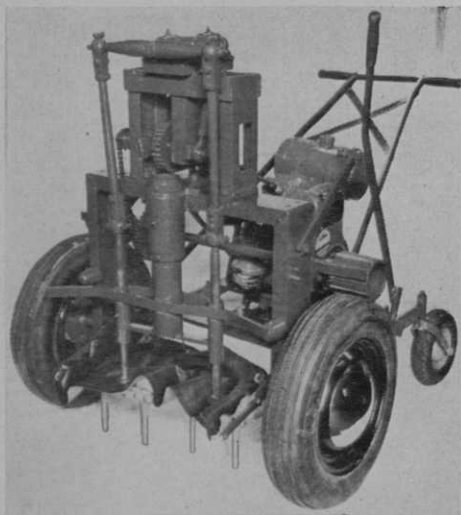

THE FERGUSON NIGHT CRAWLER GREEN AERIFYING MACHINE

Buyers will be thrilled with the performance of the 1951 Night Crawler for these 10 big reasons:

1. No damage to putting surface. The Night Crawler can be used any time.
2. More holes per square foot.
3. Deeper penetration under all conditions.
4. Fast (18 greens in two days)
5. Clean cutting tines will not transplant crab-grass and Poa Annua.
6. Turns around on green while in operation.
7. No mechanical clutches — cam operated from one lever.
8. Climbs steep banks and approaches.
9. Operates easily — not a man-killer.
10. Straight-in straight-out aerification.

Don't punish your greens — get a Night Crawler. Don't take our word — compare the work or ask the man who owns one.

PATENT PENDING