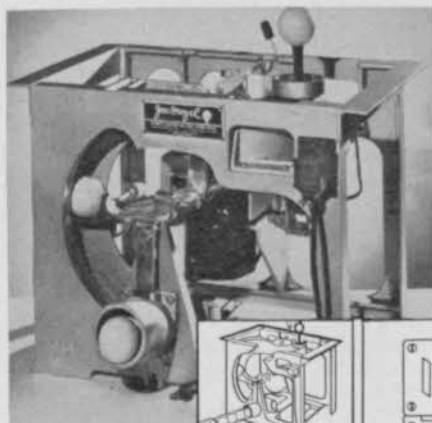

WANTED!

Distributor With Manufacturing Facilities

Joe Mozel, nationally known professional golfer — (operator of America's most modern driving range and public course) — wishes to arrange with a national firm to market his inventions, featuring the world's most advanced design in automatic electric golf ball tee machines and other practice equipment.