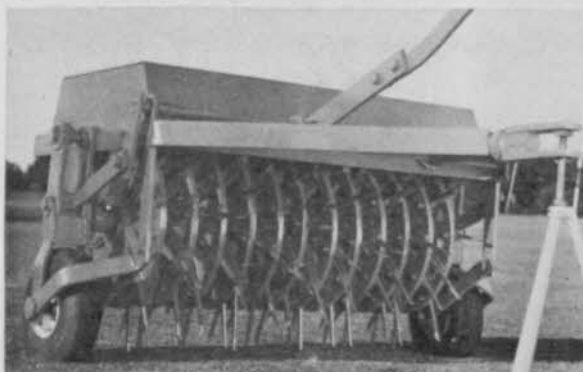

Better Turf for Greens and Fairways

An indispensable implement especially designed for properly loosening and aerifying soil to encourage abundant, healthy turf development. In every four sq. ft. 144 hollow iron spoons remove $\frac{3}{8}$ " plugs of compacted soil to an adjustable depth up to 4 inches, without injury to turf. Easily transported on tractor drawn rubber tires with lift bar handy for operation from driver's seat, shown by picture at left. An essential in planning your turf improvement.

Write for illustrated descriptive folder. (Pat. app. for)

PERRY'S GREENS SPIKER

1340 Prescott Road, Memphis, Tenn.

with the New PERRY'S Greens Spiker

- A modern machine for correcting compacted soil conditions.
- Encourages healthier, deeper, more extensive root growth.
- Permits more efficient, economical water and fertilizer use.
- Keeps greens softer without the waste and injury of over-watering.