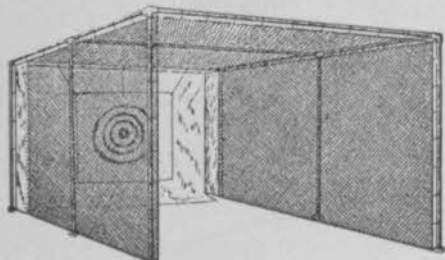

CRAG is a
registered trade-mark of

EDERER GOLF NETS

keep 'em swinging
the year around...

THE EDERER "INVINCIBLE"

"Invincible" — the full size Ederer golf net is the standard throughout golfdom for outdoor or indoor instruction and practice. Hundreds of clubs and pros have found the "Invincible" one of their most popular and profitable features in developing better and happier days. If you are planning an indoor school let us tell you why the EDERER "Invincible" is the standard school golf net throughout America.