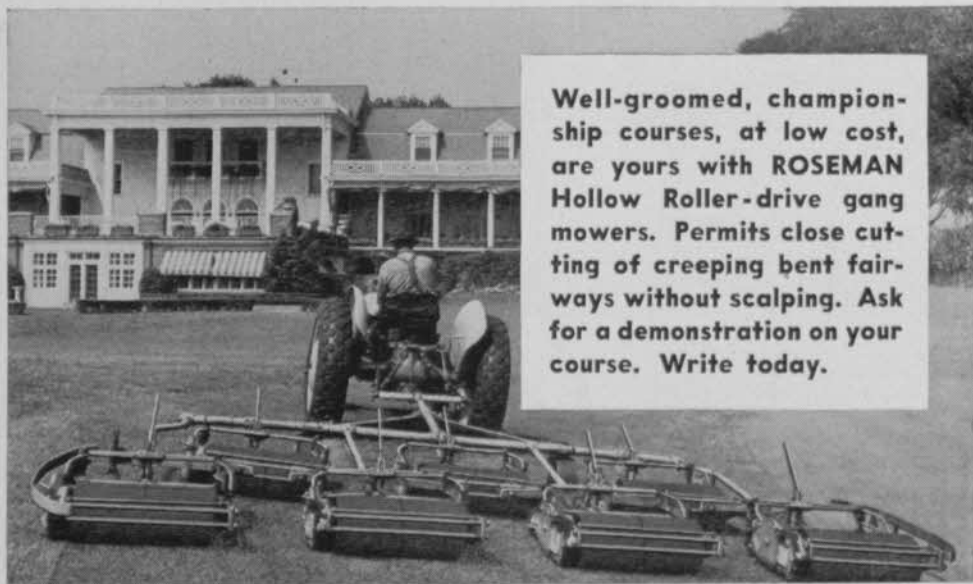

"QUALITY" POLES

"GOLF BALL" WASHERS

STANDARD Golf Course EQUIPMENT

THE TOP LINE FOR '49'

4

"ONE-PIECE" PUTTING CUPS

"TRUE-VUE" FAST COLOR FLAGS

Write for Bulletin "49" showing the complete and fully guaranteed Standard Line.

STANDARD MFG. CO.
Box G., Cedar Falls, Ia.

"CUTS-TRUE" HOLE CUTTERS

. . . Willie said that's what makes the game painful for tournament veterans; they become more intent on diagnosing their movement than on hitting the ball.

Swell interview with Maurie Wells of Cascade Hills CC, Grand Rapids, Mich., in local Herald on caddies. . . Piece had picture of caddy Raymond Danielski who made $200 caddying this summer and bought a set of drums. . . That'll make the Danielski neighbors happy. . . Forest Preserve Board of Cook County (Chicago), Ill., takes over Burnham (Ill.) course making the 6th to be operated by Forest Preserve.

Editorial in Springfield (Mass.) Union calls for upkeep on the city's two munny courses to standard set by "unsung hero who tends the 7th, 10th and 16th greens at Franconia." . . . Salt Lake City, Utah, to have new munny course open in May, 1950. . . Van Schaick Island CC, Cohoes, N.Y., plans big celebration of its 55th anniversary next year. . . Vista, Calif., planning 18-hole course.

Bangor Memorial Park course at Bethlehem, Pa., opened. . . Tyndall (S. Dak.) G&CC, owned by L. F. Chladek registers successful first year. . . Ben Potts goes as

Well-groomed, championship courses, at low cost, are yours with ROSEMAN Hollow Roller-drive gang mowers. Permits close cutting of creeping bent fairways without scalping. Ask for a demonstration on your course. Write today.

ROSEMAN MOWER CORPORATION, EVANSTON, ILL., U.S.A.

Phone UNiversity 4-1842

ROSEMAN **MOWERS**