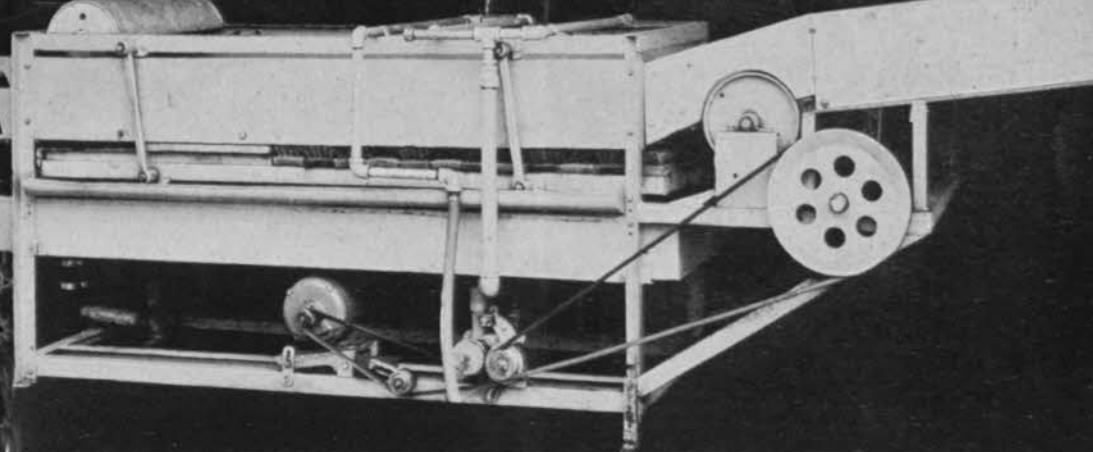

12,000 RANGE BALLS *Washed and Dried* IN ONE HOUR
... with the revolutionary new automatic

RAPID RANGE BALL WASHER and DRIER

*Here's the answer to a far-too-costly problem
that has been eating-up every range owner's profits.*