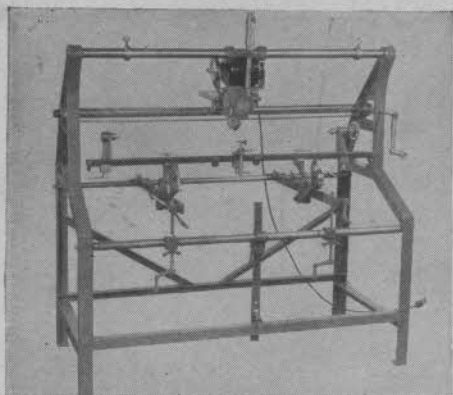

"We have run our Grinder 9 years without a repair part" says a famous Club.

CARPENTER LAWN MOWER GRINDER

grinds both reels and bed knives

In its 16th season serving the nation's leading golf clubs, the Carpenter Grinder is a marvel of precision, simplicity and speedy work. Study these features. NO OTHER GRINDER OFFERS SUCH A DESIRABLE COMBINATION OF ADVANTAGES.

1. Machine is complete without accessories, no hoist or auxiliary holding device needed.
2. The one cradle holds either reel or bed knife.
3. Accommodates all sizes of mowers including the largest tractor drawn units.
4. Grinds to any desired bevel, following manufacturer's grind.
5. Entire setting and operation is without tools.
6. No mechanical training or grinding experience needed to operate with 100% results.
7. Mechanically RIGHT, extremely rugged. We have plenty of 16-year-old grinders in use today.