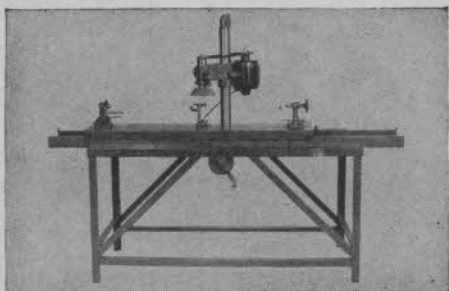

BED KNIFE GRINDER

For busy production, use this machine for bed knives and concentrate your Carpenter Grinder on reel work.

Request "BULLETIN No. 43"

GRAHAM MFG. CO. 10 Bridge Street
E. Greenwich, R.I.

takes over at Kansas City (Mo.) CC as pro. . . Robert Johnson new pro-mgr. of Charles City (Ia.) CC.

Bill McGary, former asst. at Kansas City (Mo.) CC named pro at Rock Wood CC, Independence, Mo. . . Nichols Junior College to take over Webster-Dudley GC, Webster, Mass., for period of 10 years. . . Bernard Bazinet to be pro. . . Pondera GC, Conrad, Mont., obtained lease from county to build nine-hole course. . . Former Pondera course entirely washed out in flood last summer.

Charley Bartlett, golf writer for Chicago Tribune and sec., Golf Writers' Assn., who never before has written or said a harsh word against anything except in endorsing his paper's campaign against social disease, broke his beautiful record in an open letter to Bob Jones and Cliff Roberts, tournament chairmen of the Masters. . . Bartlett's open letter in Trib of April 19, mentioned "unanimous criticism from galleries, players and press about prices of the (Augusta) hotels and the Augusta National club itself." . . . Bartlett wrote, "A number of press and players have indicated a potential boycott." . . . He gave the Partidge Inn exclusive credit for having good rooms and meals during the Masters without larcenous prices."

FINE SEED FOR FINE TURF

IT PAYS TO GET THE BEST

WE SPECIALIZE IN GOLF TURF

GRASS SEED

SELECT VARIETIES — MIXTURES

KENTUCKY BLUE GRASS

CHEWINGS FESCUE	FANCY RED TOP
ASTORIA BENT	PERENNIAL RYE GRASS
SEASIDE BENT	DOMESTIC RYE GRASS
WHITE CLOVER	ORCHARD GRASS

Plan your needs now. Ask for Prices

J. OLIVER JOHNSON SEED CO.

946-960 W. HURON STREET

CHICAGO 22, ILL.

Phone: MOnroe 6-6580