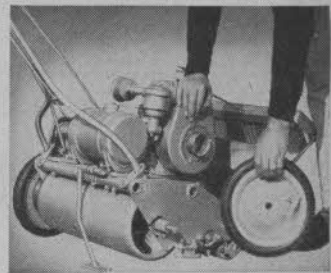

Speedy transport between greens with original Toro "Clip-On" wheels. Just slide them on, lock clips and drive to next green with 1.3 h.p. Briggs & Stratton 4-cycle engine doing all the work. Cuts 3 to 4 greens per hour.