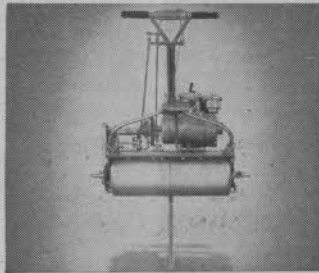

Absolutely perfect balance! Actual photograph shows the Toro Power Greensmower balanced on a $\frac{1}{4}$ inch board. Perfect weight distribution guarantees smooth job. Short handle for faster turning. 160 lbs. of precision mechanism!