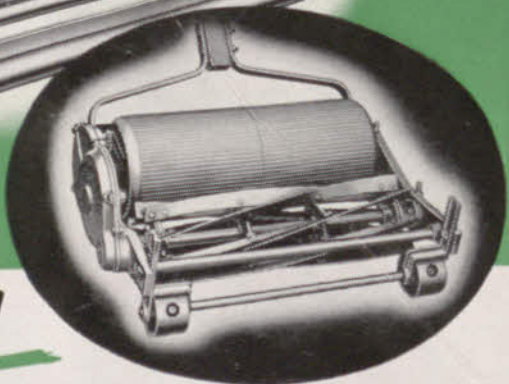

**PENNSYLVANIA
FAIRWAY GANG—**
3, 5, or 7, 30-inch units
—with pneumatic tires
optional

SUPER-ROLLER GREENS MOWER—
8 blades—18-inch swath
—geared for high speed

YOU **KNOW**

THEY'RE DEPENDABLE GRASS CUTTERS

● Whether you invest in a **FAIRWAY GANG**, with its unbreakable malleable iron construction — an aluminum and steel **SUPER ROLLER** Greens Mower or any of the conventional hand mowers — if it is **PENNSYLVANIA**-built it is a dependable grass cutter. **PENNSYLVANIA** has made mowers — and only mowers — for over 70 years, and the name has always meant high quality — in terms of good grass cutting, easy operation, long life and low maintenance cost.