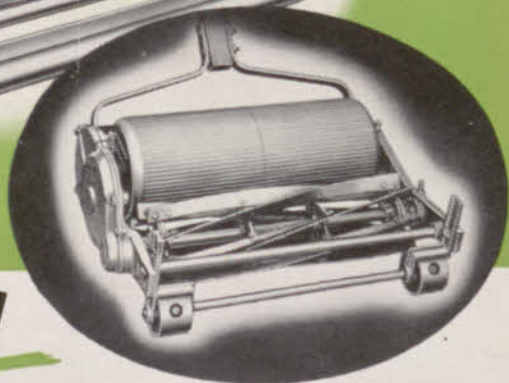

**PENNSYLVANIA  
FAIRWAY GANG—**  
3, 5, or 7, 30-inch units  
—with pneumatic tires  
optional

**SUPER-ROLLER GREENS MOWER—**  
8 blades—18-inch swath  
—geared for high speed

**YOU KNOW**

**THEY'RE DEPENDABLE GRASS CUTTERS**

• Whether you invest in a **FAIRWAY GANG**, with its unbreakable malleable iron construction — an aluminum and steel **SUPER ROLLER Greens Mower** or any of the conventional hand mowers — if it is **PENNSYLVANIA**-built it is a dependable grass cutter. **PENNSYLVANIA** has made mowers — and only mowers — for over 70 years, and the name has always meant high quality — in terms of good grass cutting, easy operation, long life and low maintenance cost.