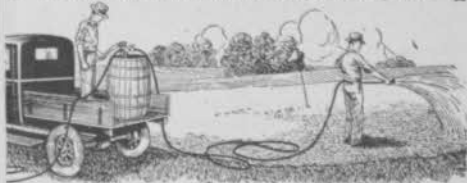

GREENS FERTILIZED OR TREATED IN 10 TO 15 MINUTES WITH THE McCLAIN HYDRO-MIXER

Hundreds of these outfits are saving thousands of dollars on courses all over the country.

Fastest and simplest equipment ever devised. Displaces high priced spraying rigs everywhere.

McCLAIN BROTHERS COMPANY, Canton, Ohio