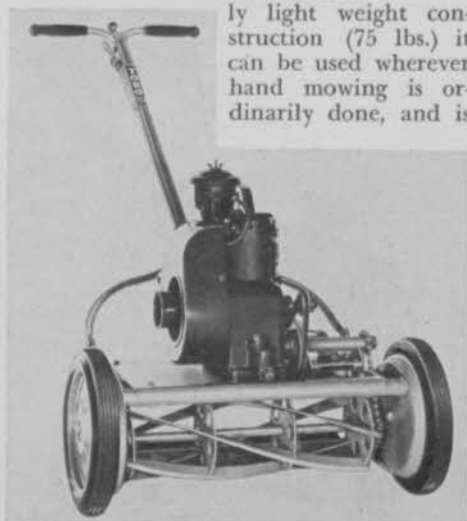

ELI COLBY CO.

HANLONTOWN, IOWA

Producers of quality

PEAT PRODUCTS

for the building and the
top-dressing of golf greens.

Monroe FOLDING BANQUET TABLES

"The Table
That Never
Disappoints"

NO KNEE INTERFERENCE
DESIGNED AND MANUFACTURED
EXCLUSIVELY BY

THE Monroe COMPANY INC.

12 CHURCH STREET COLFAX, IOWA

WRITE FOR
LITERATURE

DES MOINES GLOVE ANNOUNCES NEW LINE

Des Moines Glove and Mfg. Co announce a new line of popularly priced leather golf bags comparable in weight to canvas bags with a considerably wider price range from lower priced bags to higher priced models. Several changes and improvements in the entire line have been made including attractive club covers and improved carryalls.

LOW PRICED POWER MOWER INTRODUCED BY TORO

A new low priced power motor will make its debut early this spring. Designed by the Toro Mfg. Corp. of Minneapolis, Minn., the new Sportlawn cuts a 17-inch swath and is self-propelled with a four cycle $\frac{3}{4}$ h.p. Briggs & Stratton engine.

Because of its extremely light weight construction (75 lbs.) it can be used wherever hand mowing is ordinarily done, and is

especially adaptable to cutting bunkers or steep terraces. The Sportlawn also has many of the features found on higher priced machines including finger-tip clutch and throttle controls, adjustable cutting height, semi-pneumatic tires, sectional rol-

WILLIAM B. LANGFORD GOLF COURSE ARCHITECT Balanced Topographical Design

Member:

American Society of Golf Course Architects

Telephone: KEystone 9-6501

2405 Grace Street, Chicago, Illinois

CREEPING BENT STOLONS

Old Orchard Turf Nurseries

R. R. Bond, Prop.

Box 350

Madison 1, Wisconsin

The Greens Are the Foundation of All Successful
Golf Courses

HARDWOOD FLAG POLES

Made of the finest, kiln dried, second growth, tough White Ash. Tapered from approximately 1" at bottom to $\frac{3}{4}$ " at top, and fitted with flanged aluminum ferrules to fit standard $1\frac{1}{8}$ " cup. Sanded finish with prime coat of lead and oil and finished coat of finest white enamel. Available in 2 or 3 color combinations. Immediate delivery.

Your inquiries and orders will be referred to a nearby distributor.

LEAVITT CORP. EST. 1895 URBANA, ILL.

Builders of "Knockdown" bleachers for all sports