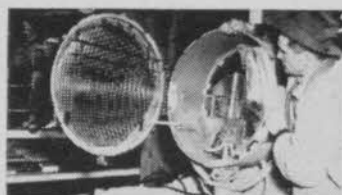

THE BEST GOLF RANGE FLOOD-LIGHT
ever invented — and a World War had to do it.

It is Pre-Focused — A 27" (Diameter) Lens

Bausch & Lomb Reflector throws a light beam of 80 ft. wide and 400 yds. long — Weighs 112 lbs. — will go on a 3 in. pole easily.
War surplus Flood-light No. A 9 V made by Westinghouse Electric.
$125.00 each — C.O.D. or Check with order

Golf Professionals Driving Range Equip. Co.

11000 S. Green St., Chicago 43, Ill.