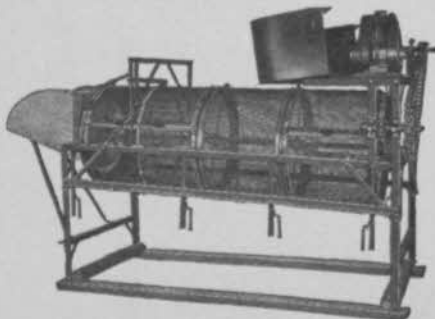

ROTARY SOIL MACHINE

MIXES and SCREENS
BETTER PREPARED SOIL
write for bulletin

F. S. CONVERSE CO., INC.

Manufacturers

JOHNSON CITY, NEW YORK