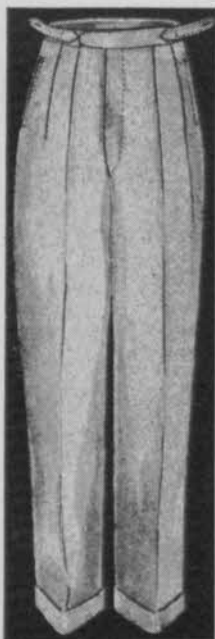

STYLED FOR GOLF

Tailor Made
Golf Trousers
and Knickers
Special Pro Models...
100% Wool Gabardine
in
GOLD • GRAY
TAN • GREEN
BLUE • BROWN

FEATURING

1. Extension Waist Band.
2. Adjustable Side Straps.
3. Deep Double Stitched Pockets.
4. No Belt, No Buckles. Roomy 27" Knee.

PRICE $25.00

C. O. D. Mail orders
accepted. Waist
measurements required.
Special Discount to
GOLF Pros.

Manufactured
exclusively by
STYLED FOR GOLF

Formerly
Styled by Harmon
1373 E. Colorado Blvd.
GLENDALE 5, CALIF.