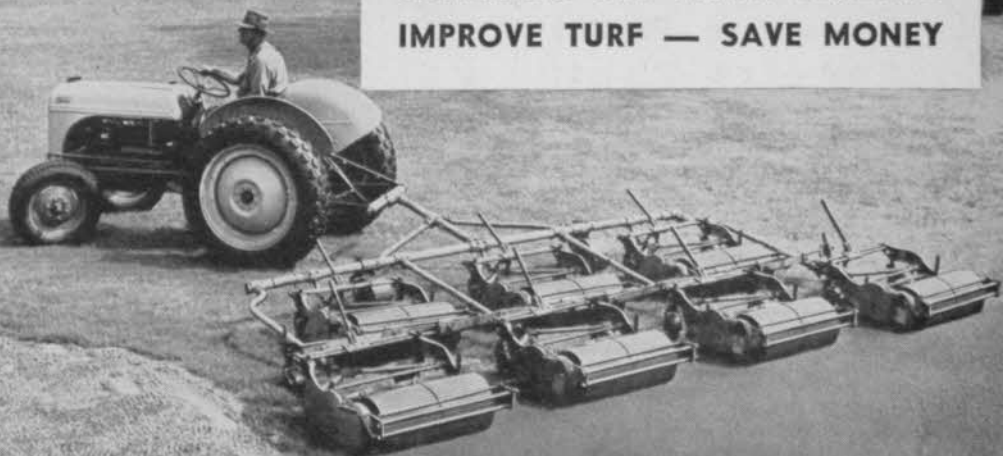

**OFFICIALS GET THESE BENEFITS
IMPROVE TURF — SAVE MONEY**

THE ROSEMAN FOURSOME

1. **1. Better Fairways**
2. **2. Lower Cost**
3. **3. Neater Roughs**
4. **4. All-Purpose Mowing**

ROSEMAN Roller-Drive mowers are **ALL-PURPOSE MOWERS** that mow your roughs as well as your fairways. No extra gang of rough mowers required.

They mow your bunkers and overhang and mow the edges of your traps without dropping off. Expensive specialized equipment and hand trimming eliminated.

Adjust to or from rough mower anywhere on the course. Time required for 7-gang: less than one minute. Roseman Roller-Drive Mowers now have a full roller—resulting in cleaner swaths on watered fairways.

For the only mower that will cut both roughs and fairways --- For the only mower that will eliminate expensive equipment and hand labor—use the Roseman Mower.

Roseman Roller-Drive Mowers are designed to mow your entire course at the least possible cost. They have been proved to do just that. Available in 3, 5 and 7 gangs.

Write for information today.

ROSEMAN MOWER CORPORATION
EVANSTON ILLINOIS
PHONE UNIVERSITY 4-1842

ROSEMAN **MOWERS**