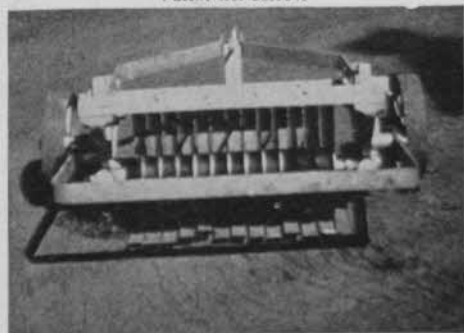

GREEN DRAGON

Patent No. 2267943

ALL-PURPOSE CULTIVATOR for Fairways and Greens

Aerates packed soil and permits deeper penetration of fertilizer, top-dressing and water—removes grain from greens turf—easily operated without interruption to play. Weights on tray over axle regulate cutting depth. Circular knives of high grade knife steel.

Now in full production. Prompt deliveries.

Write for price and literature to manufacturer:

BUEL MACHINE CO., Woburn, Mass.