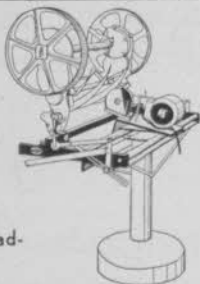

Check these features. 1. Sharpens all reel type power and hand mowers in from ten to twenty minutes without dismantling. 2. Sharpens to extreme ends of both left and right twist reel blades. 3. 5-inch edger to 36-inch power mower capacity. 4. Handle, wheels, roller and motor remain in place when sharpening is in process. 5. Bed knife is sharpened in same brackets that hold mower in grinding position. 6. No extra attachments required. 7. One lever puts mower or bed knife in grinding position. 8. 100% steel construction. 9. Grinding head rides on five sealed ball bearing races. 10. Small, compact, easy to operate. 11. Sharpens wood chisels, joiner knife and planer blades without extra attachments. 12. The Modern Lawn Mower Sharpener pays for itself in a matter of months.