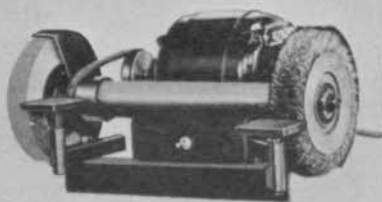

tions or the stone guards may be removed and grinder used as a polishing or buffing head. Speed of Mandrel shaft is 2500 R.P.M. which helps prevent clogging of grinding wheel or burning of material being ground. Furnished complete with motor, grinder can be powered by any motor when ordered without motor as grinder will be furnished with proper size belt and pulley.

Golfcraft's True-Goose

Tru-Goose irons by Golfcraft, Inc., Chicago, present a new design which its makers declare is a marked improvement over the time-honored gooseneck principle, and incorporates innovations that materially assist in lining up their shots. Golfcraft's Tru-Goose irons feature a design refinement in the hosel that gives the player in his club what he would normally achieve through the positioning of his feet in connection with the ball. Tru-Goose irons make it easier to line up shots off the left heel, leave the player free to concentrate on which club to use and make the moment of impact at the finish

**Profit from the Experience of
Profit-Wise Range Operators...**

They solve their driving mat problems with

MELFLEX
HEAVY DUTY
TEE MATS

Made From Bomber Airplane Tire Carcasses

Easiest Playing • Safest • Most Dependable

Longest Lasting Tee Mats Ever Produced

Weather proof — do not curl, warp or fray — non-slipping wet or dry — reversible to provide four different driving areas. Full 1" thick; 48" x 60" — or larger.

Write for folder and prices

— PROMPT DELIVERIES