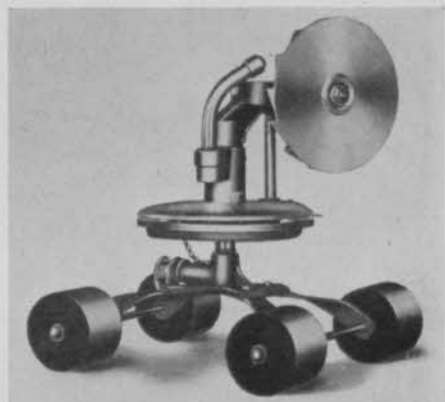

New Double Rotary Sprinkler

Engineered to give the best operation with the simplest possible mechanism, the "Lawnkeeper," a new 1948 double rotary sprinkler, manufactured by the Double Rotary Sprinkler Co., 816 A Locust St., Kansas City, Mo., has top gears running in a bath of oil and the lower part of the shaft running in graphite bronze oilless bearings. It travels in a straight line or any part of a circle and can be set at either fine or regular for new seeding or full growth. This sprinkler "with a college education" adapts itself with ease and flexibility to your individual needs, giving up to 90 foot coverage in diameter with good pressure or as little as 15 feet by turning the faucet. Built of fine quality brass, hardened steel, bronze and aluminum alloy, the double rotary "Lawnkeeper" assures many years of trouble-free service.