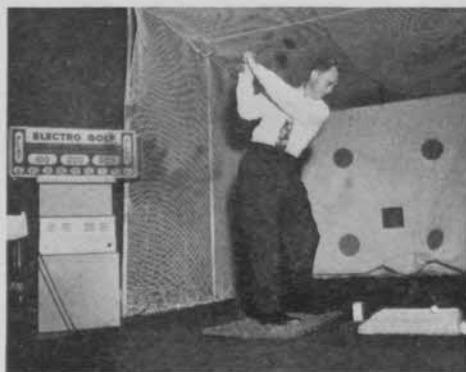

Doylestown,
Pennsylvania

floor space. The display rooms present a full array of Spalding and Wright & Ditson equipment for pro view.

Electrogolf Paying Big

Electrogolf distance register, an electric device which registers distance of a golf shot by speed with which it passes an electric eye placed a bit ahead of where the ball is teed or placed on a mat, has been taking in \$50 a week at bowling alley and department store installations. The machine is operated on a coin slot basis with a 25 cent payment good for six minutes. The player hits from 12 to 16 shots in that period. The device is made by John T. Clark Co., 4606 W. 21st St., Chicago 50, Ill., and is sold on the Pacific Coast by Ed Johnson, Sun Valley Distributing Co., 443 S. La Cienega, Los Angeles, Calif. An installation at the Chicago Athletic association, has received very heavy play for eight months. It is not operated with a coin slot hook-up. Installations have been free from need of maintenance and repair service. An early model was shown at the 1947 PGA convention in Chicago. Outdoor test installations have been so satisfactory in operation and business-getting draw a number of Electrogolf outfits are being erected in net locations at driving ranges and elsewhere.