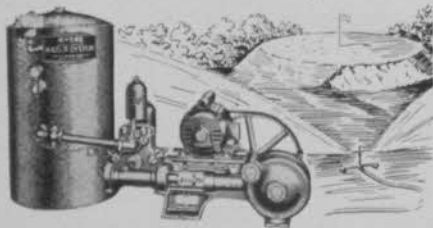

**FOR GREATER BEAUTY
FOR LONGER SERVICE**

**Fly DETTRA Bulldog
FLAGS**

- U. S. FLAGS
- CLUB PENNANTS
- GOLF FLAGS
- DIRECTION FLAGS

Here are the finest, most durable flags you can buy for outdoor country club use. Good-looking, economical to fly. Superbly made for maximum service of extra strength Bulldog Bunting, adopted by U. S. Government as standard for flag quality. Bright colors, everfast to sun and rain, stay brighter longer. Completely moth-proof. Ask your local dealer or write us direct. There are Dettra Flags for every club purpose.

DETTRA FLAG COMPANY, INC.
Oaks, Montgomery County, Pennsylvania

**Adequate Water
Service Pays!**

There's a dependable Myers Water System that will supply plenty of water at low cost for your needs—for watering fairways and greens; spraying weeds; for locker and shower rooms, complete water service in clubhouse and other buildings. See your Myers dealer and inspect the wide range of *Ejecto* and *Plunger* Types. Capacities up to 4500 gallons per hour; pressures up to 250 pounds. Write for catalog.