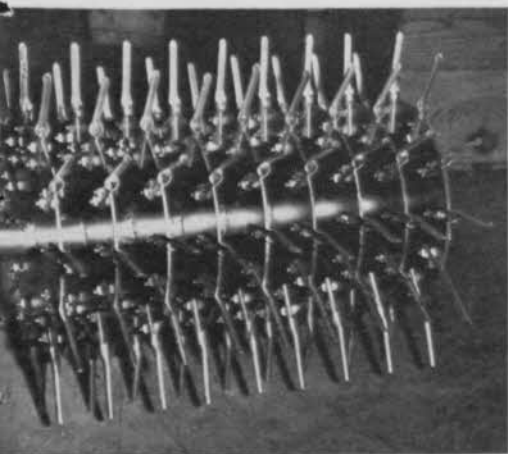

- Courses all over the country have chosen RAIN BIRD Sprinkler Heads —available in a wide range of models that lets you choose exactly the irrigation needed. By choosing the right RAIN BIRD heads first, you may save a great deal of money on piping. Write for catalog.

The gang can be pulled by any fairway tractor. Cultivation of fairways is done as rapidly as mowing.

The gang is easy to handle. It is not necessary

to raise cultivating reels when making turns. The three units are coupled together for use on large areas. Any of the units may be detached and used as a separate machine for cultivating small areas.

This cultivating reel is equipped with half inch diameter spoons for use on greens.

Shaft and plates are included with the Greens Assembly. It is only necessary to remove four bolts in order to take out the reel equipped with large diameter spoons and replace it with the Greens Assembly. The job can usually be done in about ten minutes.