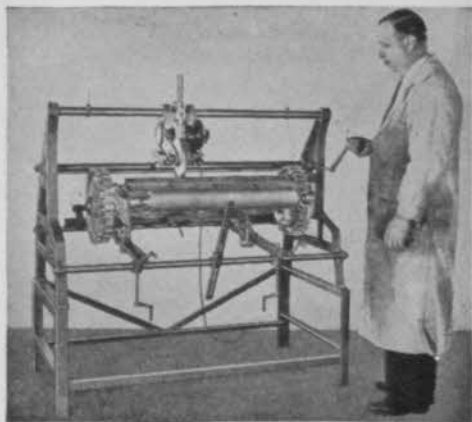

O'Sullivan won the Connecticut Women's championship by 14 strokes. . . After the Chicago victory with 266 Locke told cameramen they cost him two strokes. . . One of them responded, "You cost us a lot of film."

Iowa Greenkeepers, after listening to Bill Adams and Mike Shearman tell about conditions observed when they visited Scotland and England last winter took up $158 collection for food packages to send abroad. . . Barbara Bourne Smith married to John Bishop von Schlegell at Pinehurst, May 26. . . Ormond Beach (Fla.) GC, usually closed in summer, leased by Ormond Beach Golf Assn. . . Joe Cannon, formerly asst. to Jimmy Thompson at Mohawk Valley CC, Schenectady, N.Y., is Ormond Beach pro under new summer operating arrangement.

Action photos of Red Run GC (Detroit dist.) appear in club magazine together with pro Frank Walsh's comment on the members' swings. . . Joel Bennett, one of Walsh's assistants at Red Run, married to Hope McFarren of Fairhaven, Vt. . . Midwest Assn. of Golf Course Supts. and Illinois PGA to play rained-out tournament at Tam o'Shanter Sept. 13. . . Greenkeeping Supts. Assn. to have annual championship at Medinah CC (Chicago dist.) Oct. 4 and 5 mornings. . . After-