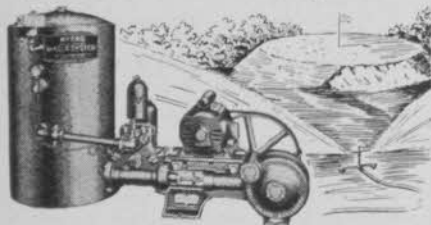

## Adequate Water Service Pays!

There's a dependable Myers Water System that will supply plenty of water at low cost for your needs—for watering fairways and greens; spraying weeds; for locker and shower rooms, complete water service in clubhouse and other buildings. See your Myers dealer and inspect the wide range of *Ejecto* and *Plunger* Types. Capacities up to 4500 gallons per hour; pressures up to 250 pounds. Write for catalog.