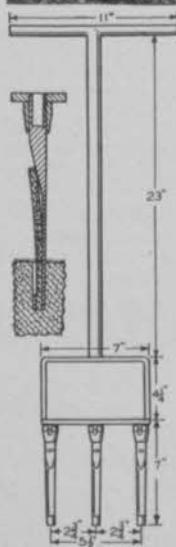

grass greens, Lakewood CC course, Dallas, Tex., now some 42 yards longer than old layout of 6,378 yards. . . Harry McComas, pro at Bob-O-Links GC, Dallas, Tex., looking for ass't. to fill vacancy left by resignation of Benny Lawrence.

Merritt Clark of Milford, Conn., Vice Pres. and Gen. Sales Mgr., Associated Seed Growers, Inc., elected Pres. of American Seed Trade Ass'n. at recent annual convention in French Lick, Ind.

Golf makes another debut in Lawton, Okla., with opening of the Country Club course northwest of Cameron. . . Laid out by Perry Maxwell, golf architect who designed Oklahoma City's Twin Hills and Country Club courses, this nine-hole layout has become a reality after two years of planning. . . Except for Ft. Sill courses, this layout will be first Lawton has had since old club burned before war.

Hasty Brook CC, Harrison, N.Y., formally opened by Albert Mintzer, pres. of new club. . . Formerly known as Green Meadow CC, property, including completely redecorated clubhouse, was leased last April by new group. . . Seward (Nebr.) GC disbanded and assets transferred to Seward CC, a new organization. . . Brook Hollow GC, Dallas, Tex., building new club-