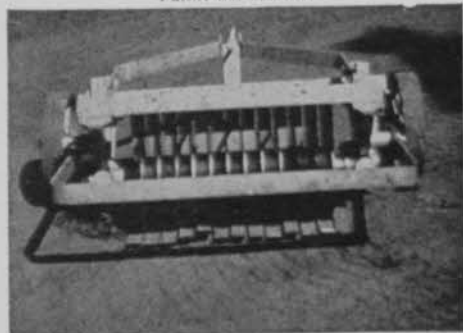

GREEN DRAGON

Patent No. 2267943

ALL-PURPOSE CULTIVATOR for Fairways and Greens

Aerates packed soil and permits deeper penetration of fertilizer, top-dressing and water—removes grain from greens turf—easily operated without interruption to play. Weights on tray over axle regulate cutting depth. Circular knives of high grade knife steel.

Now in full production. Prompt deliveries.

Write for price and literature to manufacturer:

BUEL MACHINE CO., Woburn, Mass.