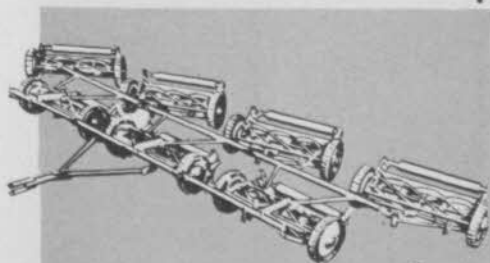

605 THIRD ST.
SAN FRANCISCO 7, CALIF.

MacTavish is lavish...

in praise of

IDEAL MOWING EQUIPMENT

and so are all his
greenskeeper friends

They know that Ideal equipment always gives them better than dollar for dollar dependable service. The current models are designed to gladden MacTavish's heart, for they are the best Ideal has ever produced. Long life, steady performance, low maintenance—all the features that appeal to MacTavish, are built into the new Ideal models.

For Perfect Fairways . . .

NEW TUBULAR GANG FRAME and MODEL GC FAIRWAY MOWERS

Lightweight construction of the new Ideal frame allows present motive power to haul wider cutting gangs. Available from 3 gang, with 7 foot cutting width, to 11 gang, with 25 foot cut. With all the features of Ideal's time-tested "Bulldog" cutting units, the new GC model includes new "no ridging" roller brackets, and clutch throwout for easy transporting.