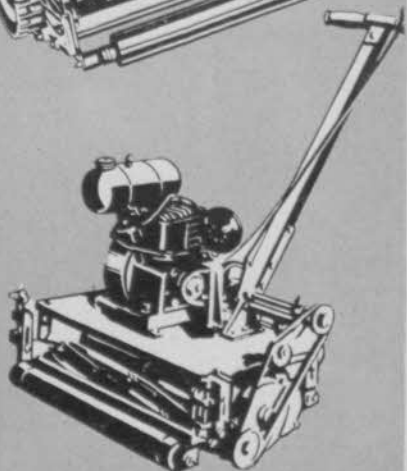

For Perfect Fairways . . .

NEW TUBULAR GANG FRAME and MODEL GC FAIRWAY MOWERS

Lightweight construction of the new Ideal frame allows present motive power to haul wider cutting gangs. Available from 3 gang, with 7 foot cutting width, to 11 gang, with 25 foot cut. With all the features of Ideal's time-tested "Bulldog" cutting units, the new GC model includes new "no ridging" roller brackets, and clutch throwout for easy transporting.