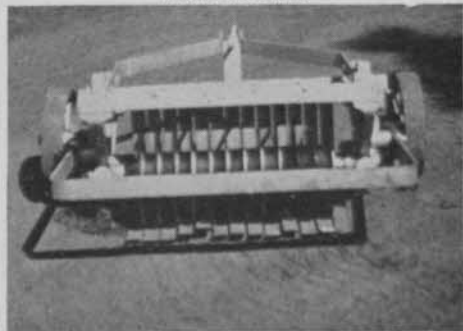

GREEN DRAGON

Patent No. 2267943

ALL-PURPOSE CULTIVATOR for Fairways and Greens

Aerates packed soil and permits deeper penetration of fertilizer, top-dressing and water—removes grain from greens turf—easily operated without interruption to play. Weights on tray over axle regulate cutting depth. Circular knives of high grade knife steel.

Now in full production. Prompt deliveries.

Write for price and literature to manufacturer:
BUEL MACHINE CO., Woburn, Mass.

Golfdom