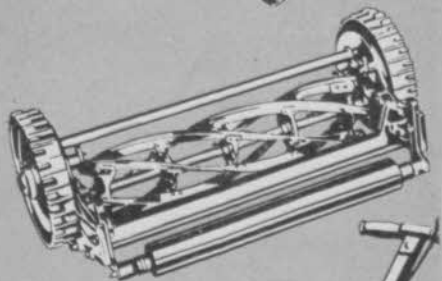

For Perfect Fairways . . .

NEW TUBULAR GANG FRAME and MODEL GC FAIRWAY MOWERS

Lightweight construction of the new Ideal frame allows present motive power to haul wider cutting gangs. Available from 3 gang, with 7 foot cutting width, to 11 gang, with 25 foot cut. With all the features of Ideal's time-tested "Bulldog" cutting units, the new GC model includes new "no ridging" roller brackets, and clutch throwout for easy transporting.