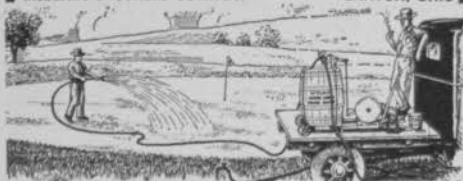

NEW ECONOMY IN TREATING AND FERTILIZING GOLF GREENS

MCCLAIN HYDRO-MIXER

Get this lightning speed outfit this year.

Cut labor costs to the bone. Reduce your operating costs, social security, industrial and unemployment insurance expense. One man can handle this job with a Hydro-Mixer. The light, inexpensive Hydro-Mixer is now used by hundreds of courses from coast to coast. It no longer pays to be dragging old style cumbersome costly equipment around over the course to handle Brown Patch and Fertilizer Spraying. Safety, speed and accuracy of either the hand or power operated Hydro-Mixer are almost unbelievable. If you really want to save, write today for the literature.

McCLAIN BROTHERS COMPANY

CANTON, OHIO

Exterior of MacGregor-Goldsmith, Inc. — MacGregor Golf, Inc., branch warehouse and sales office, 1366 South Flower St., Los Angeles.