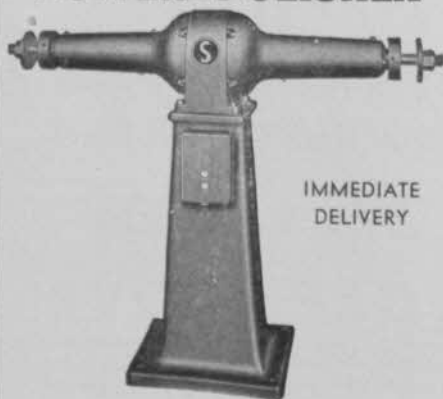

BUFFER-POLISHER

IMMEDIATE
DELIVERY

EVERY PRO SHOP...

needs this STANDARD "CLUBMASTER" Golf Club BUFFER-POLISHER. Wide swing with 1 H. P. 1750 RPM motor permits two boys to work at the same time. We can also furnish the 8" by 1" cloth and wire wheels. Immediate Delivery!

Write for Bulletin 110

THE STANDARD ELECTRICAL TOOL COMPANY
2524 River Road, CINCINNATI 4, OHIO