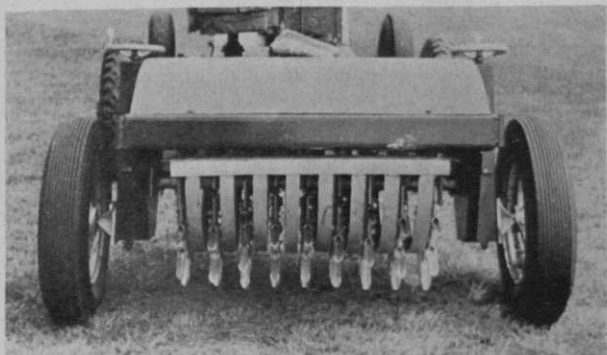

Scott's
BENT GREENS
STARTED EARLY
THIS FALL
WILL BE THICK
TURF BY SPRING

An adequate supply of Scott quality bent seed is available for the improvement of your greens. Write today for prices on your requirement.

O. M. SCOTT & SONS CO.
 13 Park Avenue, Marysville, Ohio

for FALL RENOVATION of turf

F - G

AERIFIER

Fairway-Green Aerifier

Deep cultivation encourages deep rooting. Increases efficiency of lime and fertilizer applications. Redistribution of soil helps maintain true surfaces.

Cultivation depth adjustable from 1 to 5 inches. Removes soil plugs.

Rapid enough for fairway cultivation. May also be used for tees and greens.

Shipment made within a week of receiving your order.

West Point Lawn Products
 West Point, Pa.