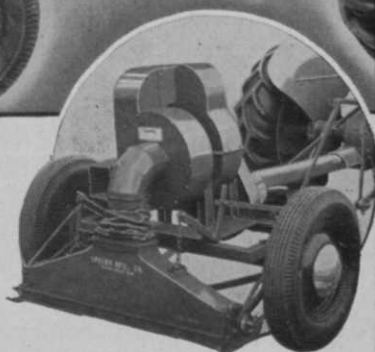

Speedy POWER-VAC RAKELAND

Now featuring the New

TRAILER MOUNTED UNIT

designed for

**GREATER
MOBILITY**

•

**GREATER
CONVENIENCE**

•

RAKES — VACUUMS

FERTILIZES

ALL IN ONE OPERATION

Solve your leaf raking and leaf disposal problems with one machine. The Power-Vac Rakeland vacuums the leaves into a hammermill where they are ground into a fine leaf powder. The tiny leaf particles are blown back onto the ground where they form a natural fertilizer for the soil and cushion of protection for the tender grass roots.

**EASY TO ATTACH
EASY TO DISENGAGE**

The new trailer mounted unit is so easy to disengage, that you may keep your tractor available for other duties even during raking season. The auto wheel carrier, of course, adds much to the easy mobility of the new model.