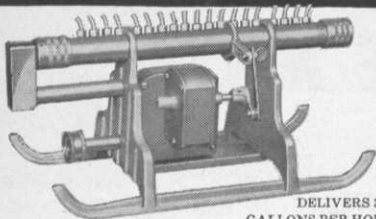

ing Mats ... Step Treads ... Entrance and Landing Mats ... Cuspidor Mats.

Neat, durable, tidy and slip-proof wet or dry. Write for folder describing Melflex complete golf club line.

*Order direct from Melflex
at big savings.*

Prompt delivery.

Write today for prices.

ACME Shower Queen

"RAINS OVER ALL"

DELIVERS 300
GALLONS PER HOUR

SCIENTIFIC DESIGN CAUSES WATER TO FALL LIKE RAIN

The Shower-Queen design, construction and action in distributing water in a natural rain-like manner prevents rivulets, puddles and "bleeding" — all water is aerified as it is thrown into the air and broken up into drops. Trouble-free, centrifugal hydraulic motor operates oscillating shower bar. Simple hand adjustment regulates operating trajectory in rectangular pattern — 3250 sq. ft. Sled type runners for easy moving. 14½" long x 6½" wide x 6¼" high. Positively guaranteed.