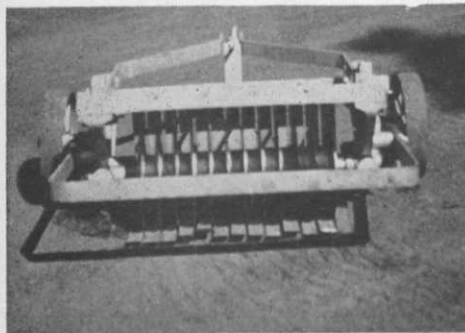

Prompt delivery.

Write today for prices.

ACME Shower Queen

"RAINS OVER ALL"

DELIVERS 300
GALLONS PER HOUR

SCIENTIFIC DESIGN CAUSES WATER TO FALL LIKE RAIN

The Shower-Queen design, construction and action in distributing water in a natural rain-like manner prevents rivulets, puddles and "bleeding" — all water is aerified as it is thrown into the air and broken up into drops. Trouble-free, centrifugal hydraulic motor operates oscillating shower bar. Simple hand adjustment regulates operating trajectory in rectangular pattern — 3250 sq. ft. Sled type runners for easy moving. 14½" long x 6½" wide x 6¼" high. Positively guaranteed.

WRITE FOR FREE LITERATURE AND PRICES

ACME SPRINKLERS

412 WALBRIDGE ST. KALAMAZOO 3, MICH.

A New, Better Cultivator GREEN DRAGON

Opens up and aerates packed areas — Makes top-dressing and fertilizer accessible to root bed — removes grain — easy to operate without interference to turf surface.

Illustration shows cultivating position. Weights on tray over axle regulate depth of cut. Circular knives made of fine knife steel. A real machine.

Manufactured by **FRED BUEL, Woburn, Mass.**

Write for price and literature to manufacturer or your Worthington Mower Co. Distributor.