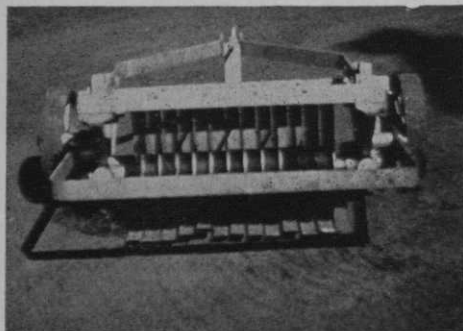

A New, Better Cultivator GREEN DRAGON

Opens up and aerates packed areas — Makes top-dressing and fertilizer accessible to root bed — removes grain — easy to operate without interference to turf surface.

Illustration shows cultivating position. Weights on tray over axle regulate depth of cut. Circular knives made of fine knife steel. A real machine.

Write for price and literature.

Manufactured by **FRED BUEL, Woburn, Mass.**