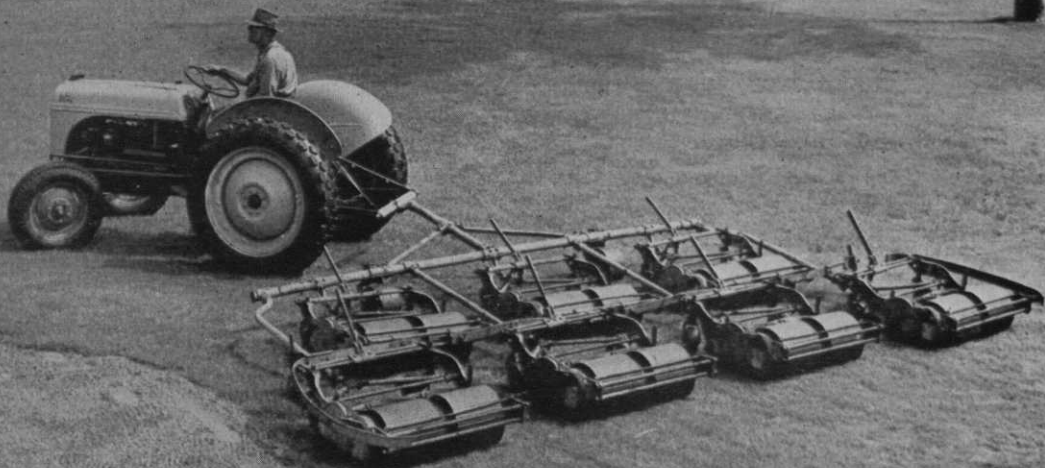

THE ROSEMAN FOURSOME

1. Better Fairways 2. Lower Cost	3. Neater Roughs 4. All-Purpose Mowing

ROSEMAN Roller-Drive mowers are ALL-PURPOSE MOWERS that mow your roughs as well as your fairways. No extra gang of rough mowers required.

They mow your bunkers and overhang and mow the edges of your traps without dropping off. Expensive specialized equipment and hand trimming eliminated.

Adjust to or from rough mower anywhere on the course. Time required for 7-gang: less than one minute. Roseman Roller-Drive Mowers now have a full roller — resulting in cleaner swaths on watered fairways.

For the only mower that will cut both roughs and fairways --- For the only mower that will eliminate expensive equipment and hand labor — use the Roseman Mower.

Roseman Roller-Drive Mowers are designed to mow your entire course at the least possible cost. They have been proved to do just that.

Write for information today.

ROSEMAN TRACTOR MOWER CO.
CRAWFORD, CENTRAL and RIDGE ROAD
EVANSTON ILLINOIS
MANUFACTURERS

ROSEMAN MOWERS