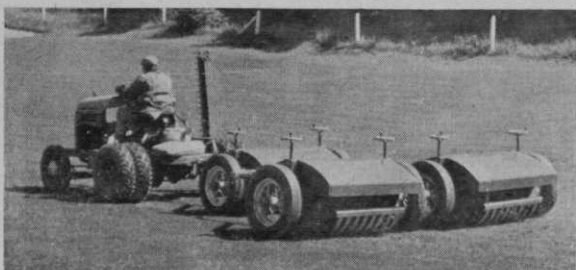

•
RAKES — VACUUMS

FERTILIZES

ALL IN ONE OPERATION

Solve your leaf raking and leaf disposal problems with one machine. The Power-Vac Rakeland vacuums the leaves into a hammermill where they are ground into a fine leaf powder. The tiny leaf particles are blown back onto the ground where they form a natural fertilizer for the soil and cushion of protection for the tender grass roots.

**EASY TO ATTACH
EASY TO DISENGAGE**

The new trailer mounted unit is so easy to disengage, that you may keep your tractor available for other duties even during raking season. The auto wheel carrier, of course, adds much to the easy mobility of the new model.

MANUFACTURED BY

SPEEDY MANUFACTURING COMPANY

710 SOUTH FIFTH AVE.—SIOUX FALLS, SO. DAKOTA

Fairway-Green AERIFIER

Here is a practical implement to improve turf on the entire golf course. The 3 unit gang cultivates a path 9 feet wide. May be pulled at speeds from 7-12 mph on fairways.