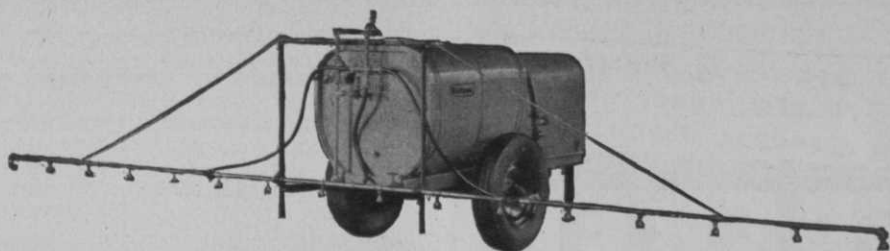

Specialized Sprayers For Golf Maintenance

The Hardie Sprayer shown above is fitted with a special boom for spraying weed control liquids. The same sprayer

can be used with hand guns for spraying of trees, shrubs, etc.. and for liquid fertilizer and Brown Patch control. Write for Catalog.