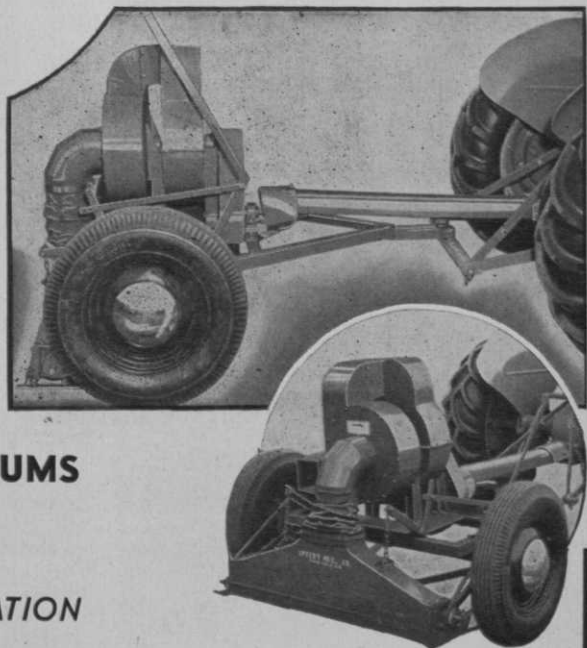

PEERLESS SHARPENERS

The Popular Choice
Since 1909

Speedy POWER-VAC RAKELAND

Now featuring the New

TRAILER MOUNTED UNIT

designed for

**GREATER
MOBILITY**

•
**GREATER
CONVENIENCE**

•
RAKES — VACUUMS

FERTILIZES

ALL IN ONE OPERATION

Solve your leaf raking and leaf disposal problems with one machine. The Power-Vac Rakeland vacuums the leaves into a hammermill where they are ground into a fine leaf powder. The tiny leaf particles are blown back onto the ground where they form a natural fertilizer for the soil and cushion of protection for the tender grass roots.

**EASY TO ATTACH
EASY TO DISENGAGE**

The new trailer mounted unit is so easy to disengage, that you may keep your tractor available for other duties even during raking season. The auto wheel carrier, of course, adds much to the easy mobility of the new model.