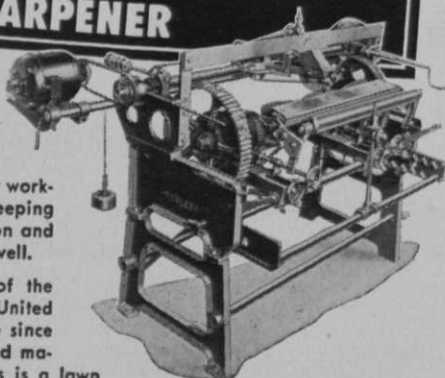

Works with
Any Mower

Easy, Simple
to Operate

Accurate
and Durable

A Keen
Cutting Edge
Every Time

The FATE-ROOT-HEATH Company
DEPARTMENT D-1 PLYMOUTH, OHIO

PEERLESS SHARPENERS

The Popular Choice
Since 1909