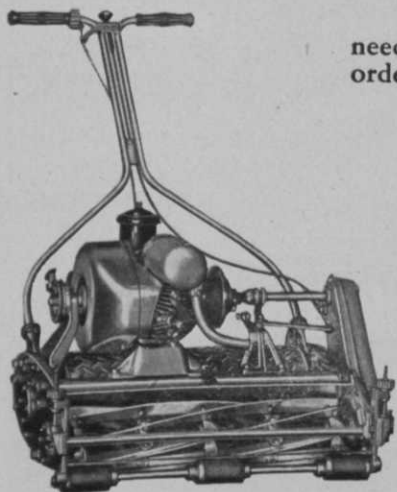

OUTSTANDING

For many years Jacobsen Power Greens Mowers have enjoyed widespread preference on golf courses everywhere.

With a Jacobsen Greens Mower you get finer, more perfect cutting of bent greens . . . *lower maintenance costs* . . . long, dependable service.

Now's the time to check over your equipment needs for next season. It will pay to get your order in early.

JACOBSEN GREENS MOWER

A champion performer, the precision-built Greens Mower keeps bent greens in the finest condition. Perfect balance and low center of gravity assure a true putting surface. The Greens Mower does not scalp undulating greens.