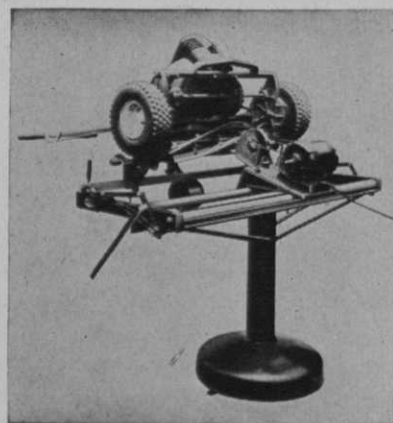

SAVE MONEY THREE WAYS

The Modern Lawn Mower Sharpener saves you money three ways in your maintenance operations. Modernize, Standardize, Economize the Modern Way. Send for FREE Bulletin No. 16A for details.

MODERN MANUFACTURING COMPANY
160 N. Fair Oaks Pasadena 1, California