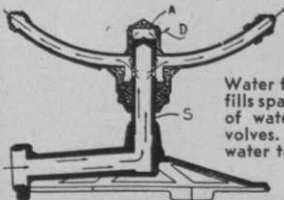

J. OLIVER JOHNSON SEED CO.

946-960 W. HURON STREET

CHICAGO 22, ILL.

Phone: Monroe 6580

For Tees, Small Greens, and Lawns FLOATING HEAD SPRINKLER

**Here's How The
Head FLOATS**

Water flows through spindle S, fills space A forming a cushion of water on which head revolves. Hole D allows excess water to escape. No friction. No wear.

- Spreads water uniformly—mist or rain—plenty of it • Extra nozzle permits even coverage from 10 to 70 ft. • Floating head lasts a lifetime • Nothing to get out of adjustment • Tested — Proven • Rugged, Rustless, Compact, Fool-Proof • Guaranteed for five years • An exceptional value at \$3.95.