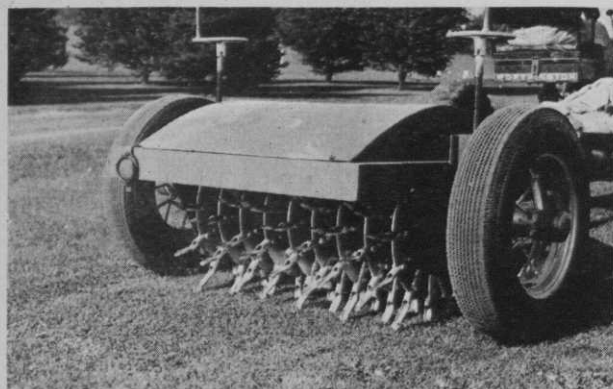

Cultivates turf

... rapidly
without disturbing
playing surface

F-G AERIFIER

Fairway-Green Aerifier

Hollow "spoons" remove soil plugs
Loosens compact soil
Increases penetration of air and water
Encourages deeper rooting
Prevents lime or fertilizer washoff