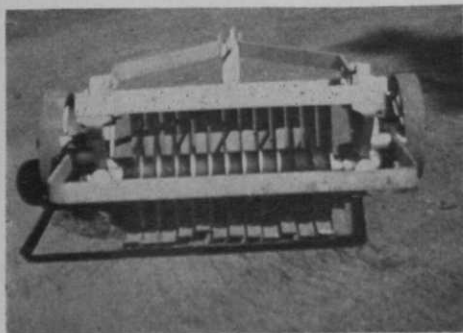

The Peerless, a product of one of the oldest grinder manufacturers in the United States, has been the popular choice since 1909. Precision-built by experienced machinery manufacturers, the Peerless is a lawn mower grinder using a fast cutting grinding wheel . . . puts a keen cutting edge on any type of mowing equipment . . . pays for itself by reducing course maintenance costs to a minimum.

PEERLESS SHARPENERS

The Popular Choice

Since 1909

A New, Better Cultivator GREEN DRAGON

Opens up and aerates packed areas — Makes top-dressing and fertilizer accessible to root bed — removes grain — easy to operate without interference to turf surface.

Illustration shows cultivating position. Weights on tray over axle regulate depth of cut. Circular knives made of fine knife steel. A real machine.

Manufactured by FRED BUEL, Woburn, Mass.

Write for price and literature to manufacturer or your Worthington Mower Co. Distributor.