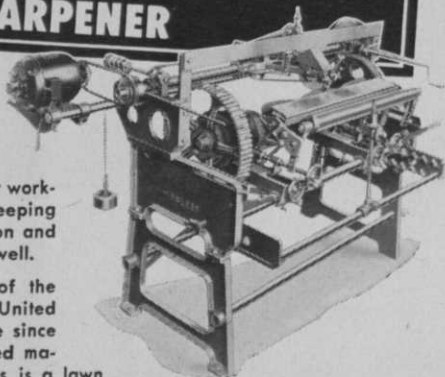

SAVE MOWING TIME and LABOR with a PEERLESS SHARPENER

Keeping fairways and greens neat and trim is a difficult job that can be made easier when mowing equipment is kept smooth-running and sharp. A Peerless Sharpener in your workshop helps simplify the task of keeping your course in top playing condition and saves mowing time and labor as well.

The Peerless, a product of one of the oldest grinder manufacturers in the United States, has been the popular choice since 1909. Precision-built by experienced machinery manufacturers, the Peerless is a lawn mower grinder using a fast cutting grinding wheel . . . puts a keen cutting edge on any type of mowing equipment . . . pays for itself by reducing course maintenance costs to a minimum.

Complete information is available without obligation . . . write today.

Works with
Any Mower

Easy, Simple
to Operate

Accurate
and Durable

A Keen
Cutting Edge
Every Time

The FATE-ROOT-HEATH Company
DEPARTMENT D-1 PLYMOUTH, OHIO

PEERLESS SHARPENERS

The Popular Choice

Since 1909

A New, Better Cultivator GREEN DRAGON

Opens up and aerates packed areas — Makes top-dressing and fertilizer accessible to root bed — removes grain — easy to operate without interference to turf surface.