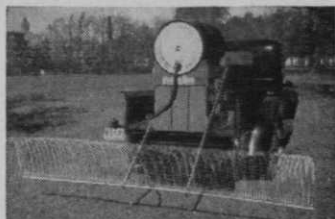

Can't Get Spray Equipment?

To help you until you can obtain delivery of spray equipment, Sherwin-Williams Research has developed a 50-gallon sprayer that can be easily built in your shop for under \$40. For free plans and specifications, write Dept. A-4, 12th Floor Midland Bldg., Cleveland, Ohio.