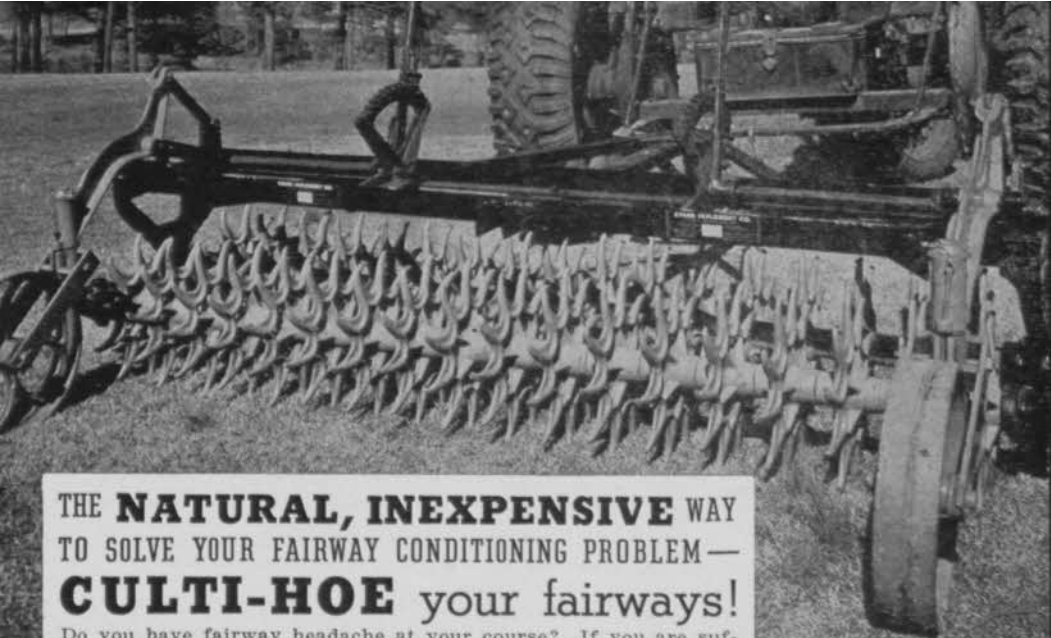

McCLAIN BROTHERS COMPANY, Canton, Ohio

**THE NATURAL, INEXPENSIVE WAY
TO SOLVE YOUR FAIRWAY CONDITIONING PROBLEM—
CULT-HOE your fairways!**

Do you have fairway headache at your course? If you are suffering from this common affliction, use the following prescription: take a new **Evans Fairway Hoe**, let its heavy duty prongs penetrate the turf to give full benefit of fertilizer and water—then watch the results. You'll have thicker, healthier turf growth and will have developed deeper, stronger roots in no time.*