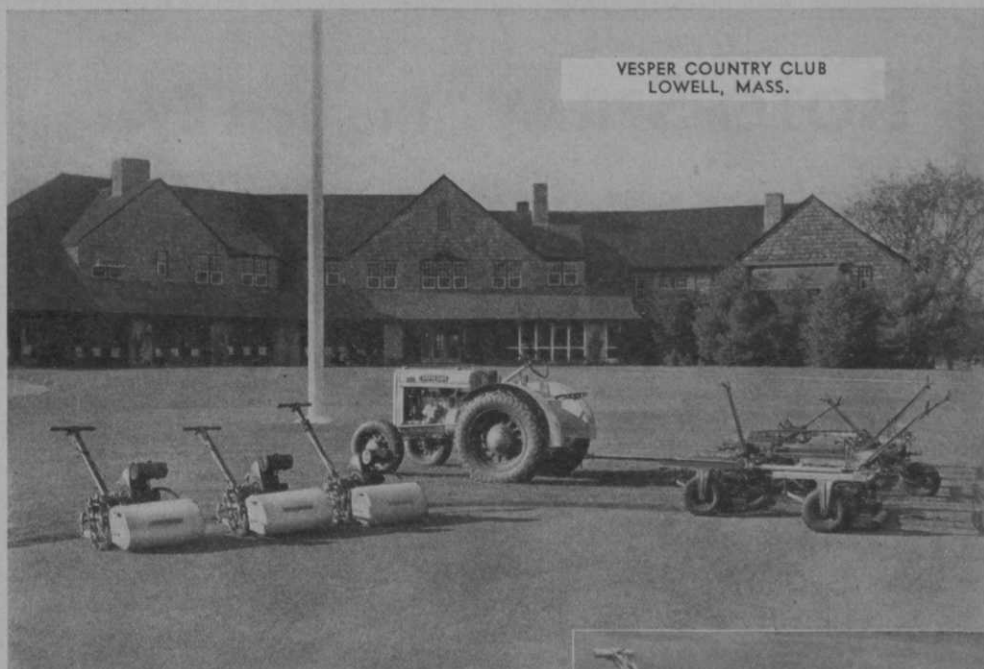

Any color, numbered 1-9 or 10-18
Price per set (9) \$3.75
Any color, not numbered,
per set, \$2.50

CHAMBERLAIN FLAG CO.

8628 ELMIRA AVE.

DETROIT, MICH.

VESPER COUNTRY CLUB
LOWELL, MASS.

CONDITION — depends on equipment