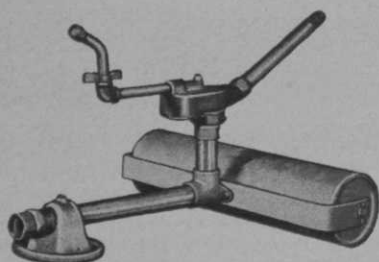

ROTO-SPRAY "The Best Ever"

- Long throw, finely broken spray. Uniform coverage. Includes those advantages the operator welcomes.

Ask about the Ten Roto-Spray Advantages.

"The Roto-Spray is the best sprinkler we ever used . . . we congratulate you on this advance." So says the greenskeeper of a prominent Florida Golf Course.

"At Kansas City our greenskeeper saw and liked the Roto-Spray. Our trial order confirmed his judgment. Send us 12 more." From an Oklahoma Club.

The Roto-Spray is winning its way. It may be what you are looking for.

THE SKINNER IRRIGATION CO., 415 Canal Street, Troy, Ohio

THIS IS THE WAY MODERN
Golf Clubs KEEP MOWERS

SHARP!

A Post Card Will Bring Complete Information Without Obligation . . .

Every Greens Committee will welcome the good news the Peerless Mower Sharpener brings—that all cutting units are in perfect condition—that this year your Fairways will be the envy of Clubs for miles around. The PEERLESS sharpens all makes of power mowers and tractor units in half the time taken by ordinary methods. Attach to light socket. Simple to operate as A B C. Get the facts today. Send postal to . . .