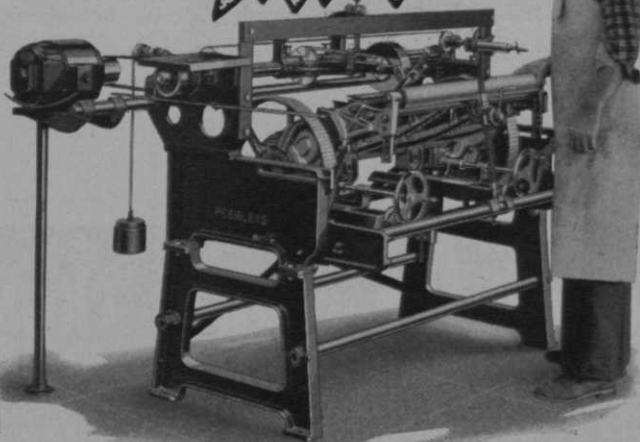

THE SKINNER IRRIGATION CO., 415 Canal Street, Troy, Ohio

THIS IS THE WAY MODERN
Golf Clubs KEEP MOWERS

SHARP!

A Post Card Will Bring Complete Information Without Obligation . . .

Every Greens Committee will welcome the good news the Peerless Mower Sharpener brings—that all cutting units are in perfect condition—that this year your Fairways will be the envy of Clubs for miles around. The PEERLESS sharpens all makes of power mowers and tractor units in half the time taken by ordinary methods. Attach to light socket. Simple to operate as A B C. Get the facts today. Send postal to . . .