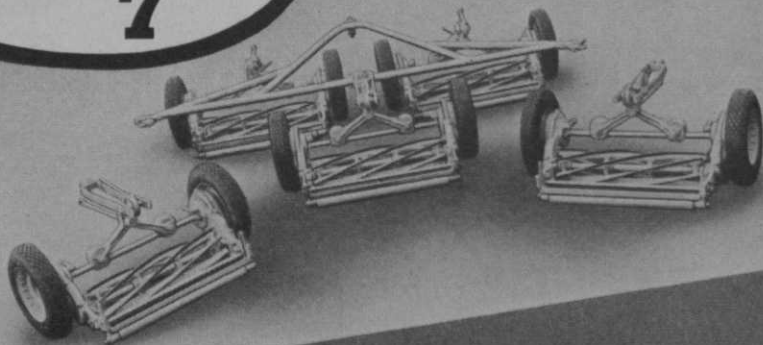

JAPANESE YEW THE ARISTOCRAT OF EVERGREENS

2 to 2½ Feet
High. Balled
and Burlapped

\$5.00 F.O.B.
Fort Wayne,
Ind.

Evergreens
Our Specialty

Catalogue
on Request

REAM NURSERY
FORT WAYNE, IND. R. 2

5
DO THE WORK OF
7

proved

Facts

Pennsylvania
QUALITY
MOWERS

for

GOLF COURSES

PUBLIC PARKS

PRIVATE ESTATES

WHETHER it's men, dollars or mowing units—you are way ahead if you can get five to do the work of seven. AND—5 Pennsylvania Giant Fairways *will* do the work of 7 ordinary Fairway units. Cutting a swath within 2 feet as wide as regular 7-gangs, the Giant 36-inch Quint reduces mower maintenance costs by 29%. It also saves 20% on gas and power.

By using the Pennsylvania Giant Quint, golf courses in all parts of the country are cutting down their maintenance costs and getting faster work with less labor. Investigate the Pennsylvania line of Fairways and the Pennsylvania Super-Roller Greensmower, used on the world's finest courses to keep turf and budgets in good condition.