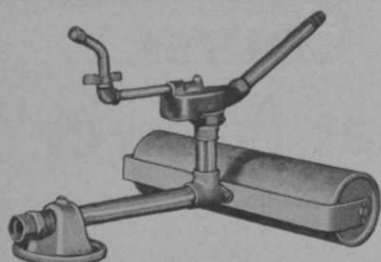

Long throw, finely broken spray. Uniform coverage. Includes those advantages the operator welcomes.

ROTO SPRAY ADVANTAGES

Scientifically designed nozzle.
Long smooth bore nozzle arm fitted with stream rectifier.
Heavy bronze sprinkler body.
Long heavy bearing sleeve.
Lubrication.
Accurately machined bearing stem.
Strainer protecting vibrator chamber.
Resilient thrust washer.

Vibrator ring with vulcanized rubber tire.
Easily removable cap for cleaning vibrator chamber.
By-pass control for vibrator speed.
Reaction adjustable nozzle mounted on vertical axis.
Position Lock.
Slotted nozzle for watering inner area.
Either dirt resisting or sand proof bearing.