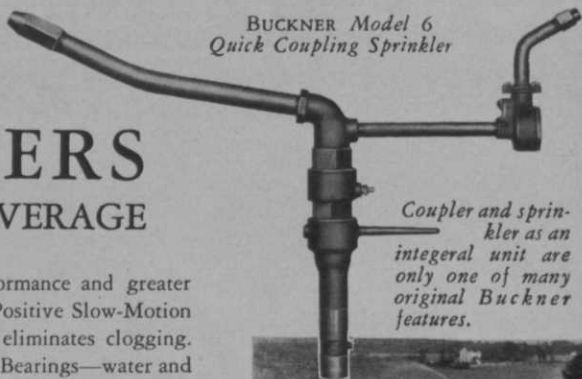

BUCKNER

Quick-Coupling

SPRINKLERS

FOR COMPLETE COVERAGE

•For longer life, finer performance and greater economy, investigate NOW! 1. Positive Slow-Motion Control. 2. Self-Cleaning Head eliminates clogging. 3. Sand-Proof, Lubricated Double Bearings—water and grit never touch wearing surfaces, assuring long, trouble-free operation. In use on thousands of acres of hundreds of leading golf courses. Backed by over 25 years of experience and research. Write TODAY!

BUCKNER MANUFACTURING CO.
FRESNO, CALIFORNIA

7658 So. Calumet Ave.
Chicago, Ill.

7280 Melrose Avenue
Los Angeles, Calif.

BUCKNER Model 6
Quick Coupling Sprinkler

Coupler and sprinkler as an integral unit are only one of many original Buckner features.