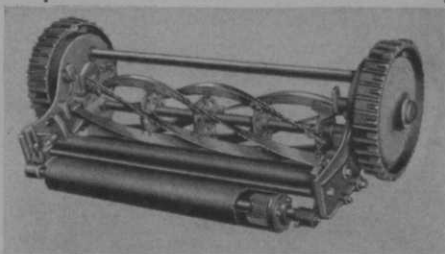

The sturdy construction of Ideal "Bulldog" Gang Mowers provides maximum mowing economy and years of trouble-free service. Simplified design, high quality materials and experienced workmanship assure cleaner, faster cutting at lower operating cost. From the tops of ridges to the bottom of hollows, the close-coupled units do a perfect job.

**IDEAL POWER GREENSMOWER
PROVIDES BETTER GREENS**

Used successfully on even the most delicate greens, the Ideal Power Greensmower compares favorably with the most skillful hand work and reduces mowing costs from 30% to 50%.

- Available in 3, 5, 7 and 9 gangs
- Interchangeable
- Drop forged gears
- Oversize adjustable bearings
- Simple adjustment

IDEAL POWER LAWN MOWER CO.

446 Kalamazoo Street, Lansing, Michigan

New York Branch:
12 HARRISON STREET
New Rochelle, N. Y.