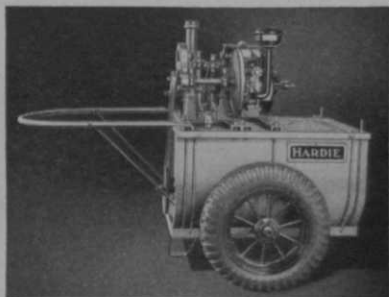

HARDIE

DEPENDABLE SPRAYERS