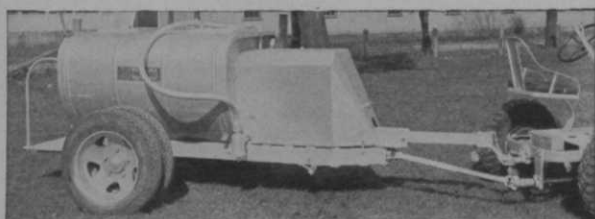

**Built
in
Two Sizes
18
and
21 Inch**

Toro Manufacturing Corporation
Minneapolis Minnesota

Long throw, finely broken spray. Uniform coverage. Includes those advantages the operator welcomes.

ROTO SPRAY ADVANTAGES

THE SKINNER IRRIGATION CO., 415 Canal St., TROY, OHIO

● A very popular sprayer is this Hardie Tractor Trailer, designed and built for use with golf and fairway tractors. Below is shown the No. 99X0104, a splendidly efficient smaller, lower-priced Hardie golf sprayer.