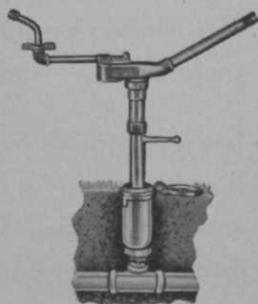

THE SKINNER IRRIGATION CO., 415 Canal St., TROY, OHIO