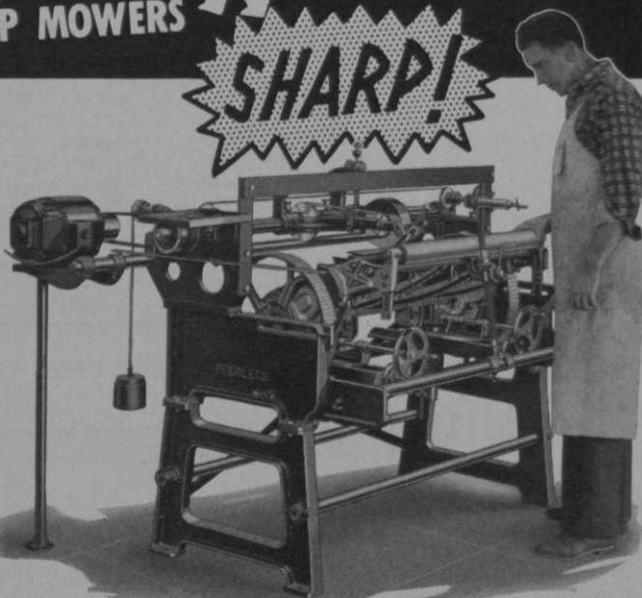

MANUFACTURERS OF THE *Silver King* GOLF COURSE TRACTOR