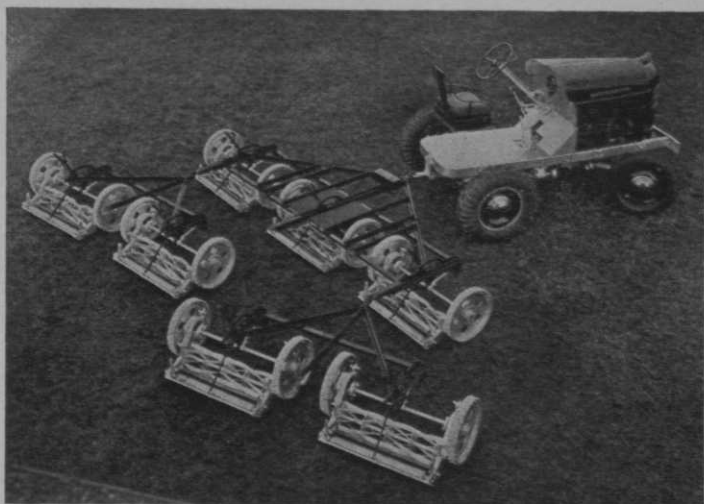

The New Worthington Golf Chief and 7-Gang Mower, which we believe to be the finest, most efficient mowing combination in the world.

The new **WORTHINGTON GOLF CHIEF** gives you even better mowing and more economical performance

The new Worthington Golf Chief gives you a radically advanced tractor for golf course work. Its high-efficiency Chrysler industrial motor, its 1-ton capacity Dodge truck rear-end and its sturdy construction throughout, give you a power reserve and a safety factor far in excess of any golf course requirements.

Operator-comfort has been built into its cushioned, spring-plunger seat. The new, non-glare scientific paint job saves the operator eye-strain as well as giving the Golf Chief an attractive, harmonious appearance.

The wheel-base is only 65 inches, which permits a turning radius of only $5\frac{1}{4}$ feet.

Its weight is only 1975 pounds (more weight means loss of economy and is unnecessary). Its ground clearance of $10\frac{1}{2}$ inches at the front axle is more than ample for cutting or sickle-bar work in the rough. Transportation speeds up to 32 miles an hour.

This new Golf Chief saves you time, money and man-power. Remember, there are more Worthington Gang Mowers in use throughout the world than all other makes combined and that in the last 15 years, 46 out of 60 of the championship courses chosen for the United States, British and Canadian Open and the United States Amateur Championships used Worthington equipment.

Tear out and mail this coupon today for handsome, illustrated catalogue showing Worthington equipment and how it can save you money and give you a better golf course at the same time.

Worthington
Mower
Company

Worthington Mower Co.
Stroudsburg, Pa., Dept. G/MR.

Please send catalogue on your equipment at no obligation.

NAME.....

ADDRESS.....

CITY..... STATE.....

Main Office: Stroudsburg, Pa.
Sales Agencies: All Principal Cities