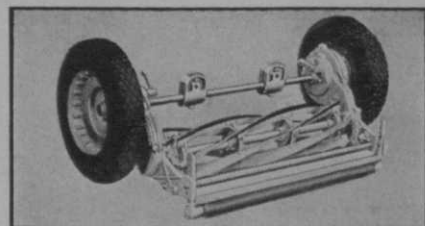

DE LUXE FAIRWAY—Unbreakable

PENNSYLVANIA
LAWN MOWER WORKS
PRIMOS DEL. CO. PENNA.

For 62 Years
"Standard of the World"