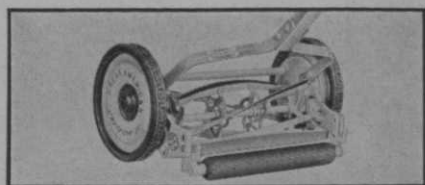

GREAT AMERICAN METEOR For Supplemental Trimming