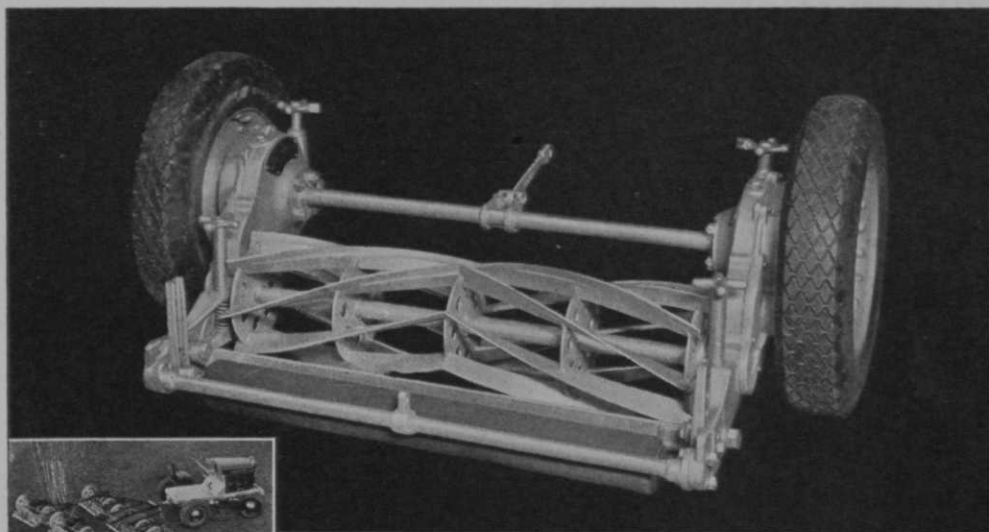

Above: Your choice of wheels with demountable metal rims or pneumatic tires, as illustrated. Left: Worthington Multigang (seven cutting units) used with the Golf Chief cuts a 16-foot swath. This fast and flexible combination we believe to be the most efficient and most economical gang-moving outfit in the world.

The famous Worthington Cutting Unit gives you more beautiful fairways and better lies

Every Worthington Cutting Unit is sturdily built to give you years of satisfactory, economical service. Gears are accurately machine-cut and there is a separate train of gears for each driving ground wheel. Gear housings are dust, sand and grease-proof, and require greasing *only twice a year*, knives are adjusted quickly and easily by hand — *no tools required* — time and labor-saving features exclusive with Worthington.

Another exclusive Worthington Gang Mower feature is the spring holding the cutting unit firmly to the ground without increasing the dead-weight and draft. This

gives an even, smoother cut without the bobbing and jumping that makes ridges in the grass.

Worthington Cutting Units are equipped throughout with the highest quality ball and roller bearings, insuring lowest friction and wear — and minimum draw-bar "drag."

Thousands of golf courses all over the world rely on Worthington for more efficient golf course maintenance at less cost. In the last 15 years, 46 out of 60 golf courses on which the British, Canadian and United States Open and the United States Amateur Championships have been played, used Worthington equipment.

Tear out and mail this coupon today for handsome, new illustrated 26-page Golf Catalog.

Worthington Mower Co.
Stroudsburg, Pa., Dept. G/Je.

( ) Please send catalog on your equipment at no obligation.

Name.....

Address.....

City..... State.....

Worthington
Mower Company

STROUDSBURG • PENNSYLVANIA
Sales Agencies: All Principal Cities