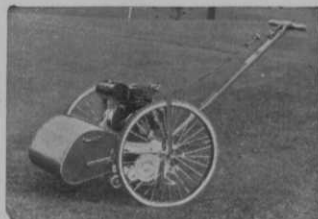

POWER GREENSMOWER

Duplicates skillful hand-work, reduces costs and produces finer greens. Write for a free demonstration.

IDEAL POWER LAWN MOWER CO.

446 Kalamazoo Street, Lansing, Michigan

New York Branch:
12 HARRISON STREET
New Rochelle, N. Y.

Canadian Distributors:
AIKENHEAD HARDWARE, Ltd.
12 Temperance St., Toronto, Ont.