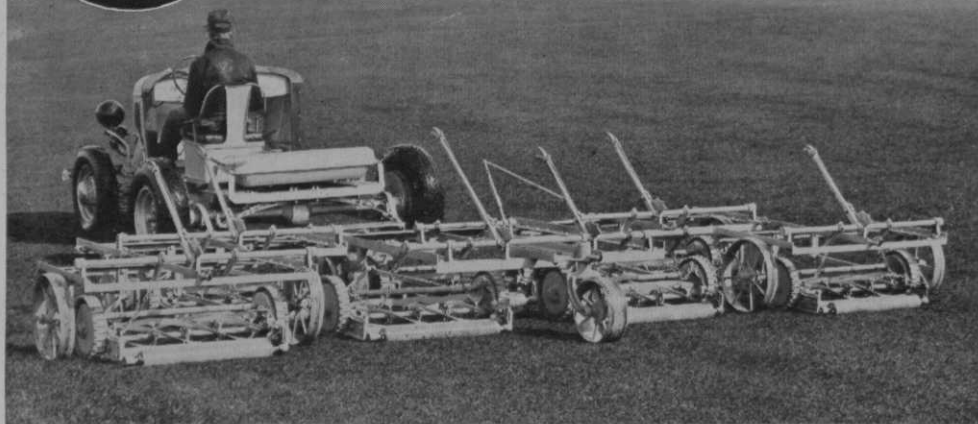

For
CUTTING
Upkeep
Costs

— USE THE NEW IDEAL BULLDOG

Greenkeepers, charged with the responsibility of keeping courses in the best possible condition, have for years standardized on IDEAL equipment. Designed for durability and economical operation Bulldog gang mowers produce results that win the acclaim of the Greens Committee. They cut large areas faster and with fewer men.

Available in 3, 5, 7 and 9 gangs, interchangeable. Seven- or five-blade units optional. "Bulldog" units have drop-forged ring gears, cut steel pinion gears, one-piece steel roller, chrome-nickel steel double-edged bottom knife, and heavy chrome-nickel steel reels. Units may be lifted off the ground for speedy transportation over the roughest areas.