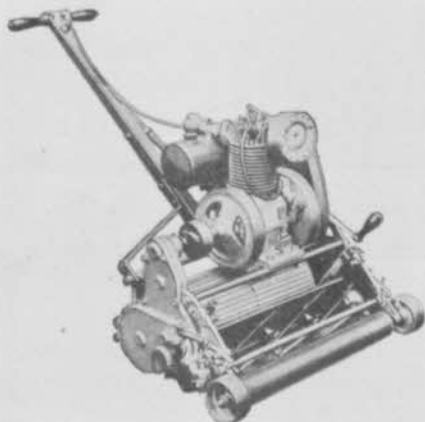

Today hundreds upon hundreds of golf clubs the world over have solved their greens maintenance problem with Jacobsen Power Putting Green mowers. Not only have they reduced mowing cost as much as 50% with these machines, but have found a very decided improvement in the playing condition of their greens as well.

Practically every one of these clubs will tell you that one man with a Jacobsen can cut more greens faster and effect a smoother, more uniform putting surface than three men are able to do with hand mowers. Thus extra man hours are released for other work essential to a well groomed golf course.

POWER BRUSHING — AN ADDED ADVANTAGE

Another great stride forward in maintenance of greens by modern methods is the Jacobsen

... AND THE 18th
YEAR FOR THE
FAMOUS JACOBSEN
POWER PUTTING
GREEN MOWER

Steel Wire Brush attachment. All the advantages Jacobsen brings in power mowing are now supplemented by the amazing benefits of Jacobsen's exclusive power brushing.

Brushing of greens is accomplished at the same time greens are cut—it is all done in one operation. It overcomes matted Bent—works in compost after top-dressing—and aerates the turf, correcting the conditions under which Brown Patch and other fungus trouble often occur.

A LONG-TERM INVESTMENT

Designed and built under guidance of the most painstaking research and engineering advancements, Jacobsen mowing equipment will give years of smooth, high precision operation and fast, efficient mowing at a minimum operating expense.

Send for catalog today.

**JACOBSEN
MANUFACTURING CO.**

734 Washington Ave., Racine, Wis.

Branch Office:

101 Park Ave., New York, N. Y.