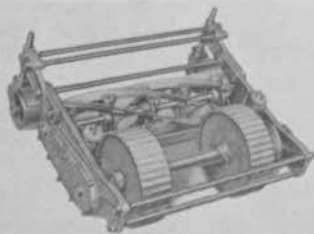

Introduced only a year ago, this new and different fairway mower has demonstrated superior performance in a victorious way—set a new standard of performance in Fairway mowers.

The special ability of the Jacobsen Fairway Mower is gained primarily through its distinctive rear wheel drive. The drivers are within the swath of the reel and the reel ahead of the drivers. This radical departure from conventional construction gives the mower unmatched flexibility. It will mow bunkers and around sand traps . . . or right up to the edge of the green without placing any weight on the green itself. There is a remarkable freedom from "jumping." The drawbar does not tend to raise the cutting unit. (The mower will operate anywhere that a golf tractor can be driven.)

MASTERFUL ENGINEERING

Typical of Jacobsen

The final drive is operated by a fully-enclosed, heavy-duty roller chain running in an oil bath.

8½ inch diameter reel with adjustable Timken Taper Roller Bearings.

Every moving part, such as reel, planetary gear set-up, drive chain and traction unit, can be removed without disassembling the main frame of the mower.

A single-lever lift gives a range of cutting

heights up to 5½ inches—without changing the permanent Fairway adjustment.