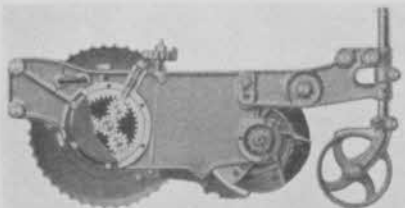

Introduced only a year ago, this new and different fairway mower has demonstrated superior performance in a victorious way—set a new standard of performance in Fairway mowers.

The special ability of the Jacobsen Fairway Mower is gained primarily through its distinctive rear wheel drive. The drivers are within the swath of the reel and the reel ahead of the drivers. This radical departure from conventional construction gives the mower unmatched flexibility. It will mow bunkers and around sand traps . . . or right up to the edge of the green without placing any weight on the green itself. There is a remarkable freedom from "jumping." The drawbar does not tend to raise the cutting unit. (The mower will operate anywhere that a golf tractor can be driven.)

MASTERFUL ENGINEERING

Typical of Jacobsen

The final drive is operated by a fully-enclosed, heavy-duty roller chain running in an oil bath.

8½ inch diameter reel with adjustable Timken Taper Roller Bearings.

Every moving part, such as reel, planetary gear set-up, drive chain and traction unit, can be removed without disassembling the main frame of the mower.

A single-lever lift gives a range of cutting

heights up to 5½ inches—without changing the permanent Fairway adjustment.