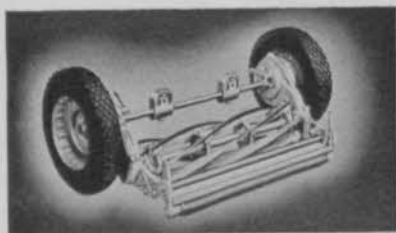

Fast *Light*

The Greatest Mower Value in **GOLFDOM**

PENNSYLVANIA SUPER-ROLLER GREENSMOWER

Although this precision machine was introduced years ago it still remains the greatest mower value in Golf-dom. To be sure, improvements have constantly been made on this machine, improvements which have added to its ease of operation, its long life, and its useful service. BUT, none of these improvements has jeopardized its outstanding characteristics. It is light — it will not pack the sod. It runs smoothly — free from vibrations which pound the delicate turf. It is *clean*—no grease or oil to drip on the grass. It turns *easily*—no tearing the edges of the green on turns.

For the "magic carpets" your members will praise, use the Pennsylvania Super-Roller Greensmower—it's as fast and treads as lightly as a rabbit.

Send for Catalog Illustrating
and Describing Entire Line

PENNA. DELUXE FAIRWAY

Constructed of malleable *unbreakable* iron. 6 heavy hardened steel blades, reversible lower blade. Train of machine cut gears on both sides (dust protected). Timken bearings—Alemite lubrication. Pneumatic tires optional.

PENNSYLVANIA
LAWN MOWER WORKS
PRIMOS PENNA.