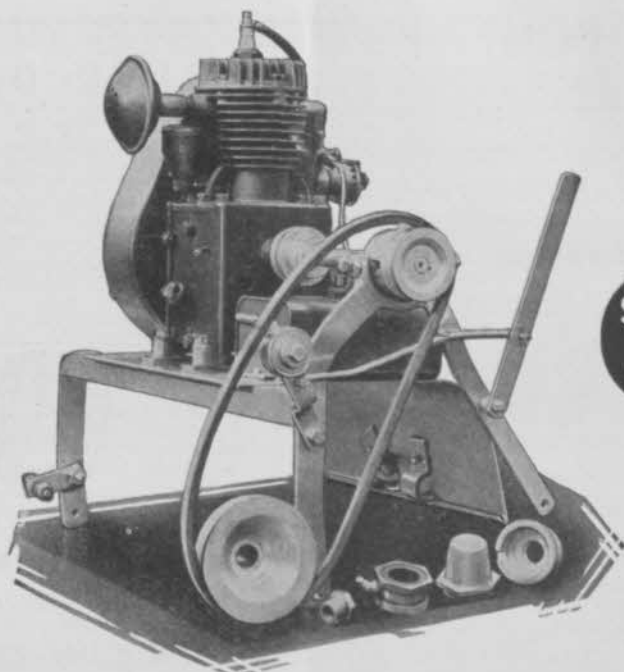

$75⁰⁰
at Mpls.

Convert Your Present Toro Hand Greensmowers into Power Mowers with this Simple Motor Conversion Unit

Here is some good news for the thousands of owners of Toro Hand Greensmowers.

It is not necessary to buy a complete new machine. If your old Toro mower is in good condition, we can furnish you with this simple Motor Conversion Unit to slip on your present chassis, converting your hand machines into power greensmowers, exactly the same as shown on the opposite page.

All that is necessary is to remove the drive gears and the Motor Conversion can be attached to your present chassis. No special tools or alterations are required and the change-over can be made in thirty minutes' time.

Now you can have all the advantages of mowing with power with this new, low-cost Motor Conversion Unit.

*Write Today For Our
"Pony" Circular and Catalog*

TORO MANUFACTURING CORPORATION
MINNEAPOLIS, MINNESOTA

America's Largest Builders of Power Mowing Machinery

• Use QUICKMAIL Coupon No. 14 to answer this ad •