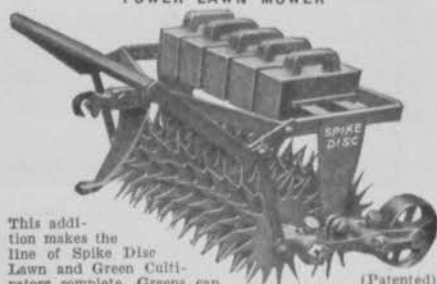

• Use QUICKMAIL Coupon No. 6 to answer this ad •

*There is no Need
to Sacrifice Your
Greens to Save
the Budget*

Model M

ROYER COMPOST MIXER

... makes it possible to keep your greens up to championship standard all through the summer ... at a cost surprisingly low. Some users report savings of as much as 70 to 90%.

For sale by leading golf equipment houses

ROYER

FOUNDRY & MACHINE CO.

158 PRINGLE ST.

KINGSTON, PA.

FOR PUTTING GREENS

A NEW

SPIKE DISC

IT HITCHES BEHIND A SMALL TRACTOR OR
POWER LAWN MOWER

This addition makes the line of Spike Disc Lawn and Green Cultivators complete. Greens can be spiked frequently in short order.

(Patented)

All Greenkeepers now know that SPIKE DISCS open the soil to "breathing," to absorb and retain moisture and prevent loss of seeds and fertilizer.