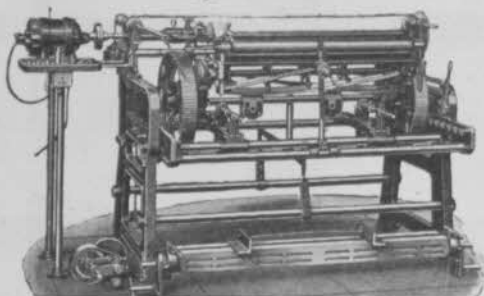

USED BY THE COUNTRY'S
Leading Golf Clubs

THE
Peerless
MOWER SHARPENER

• The Peerless Mower Sharpener will keep your cutting units sharp and your turf looking its best the year around. It's simple to operate, sharpens in half the usual time and handles all types of power mowers and tractor units. Made in two sizes—for blades up to 36 in. or 42 in. wide. Reconditioner for "lapping in." Catalog and prices upon request.

THE
Silver King
TRACTOR