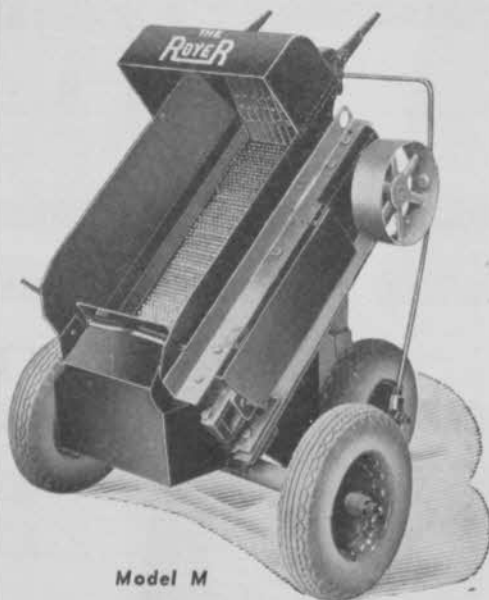

ROYER COMPOST MIXER

Model M

There are no delays in the preparation of wet sod when a ROYER is on the job . . . it produces the same high grade compost, wet or dry . . . and delivers it thoroughly mixed and ready for immediate use.

This feature alone means much to grounds keepers when wet, spring days might otherwise cause delays at a time when delays are serious.

And it saves time and money in other ways . . . usually from 70% to 90% . . . over other methods of preparing compost. Write for the complete story.

For sale by leading golf equipment houses

ROYER
FOUNDRY & MACHINE CO.
158 PRINGLE ST. KINGSTON, PA.