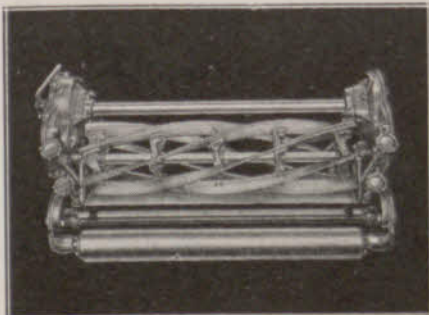

Note the extra strong, notched and graduated rear roller bracket assembly.

Eight-inch reel with double riveted spiders. Easy hand adjustment with positive locking. The Toro Trojan weighs 241 pounds net on the ground.