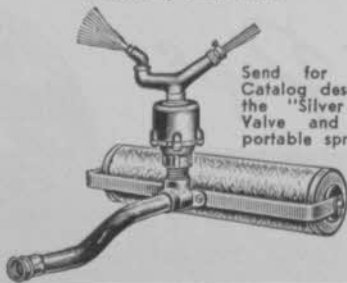

Send for Nelson Catalog describing the "Silver Top" Valve and many portable sprinklers.

FOR PUTTING GREENS

A NEW SPIKE DISC

IT HITCHES BEHIND A SMALL TRACTOR OR POWER LAWN MOWER