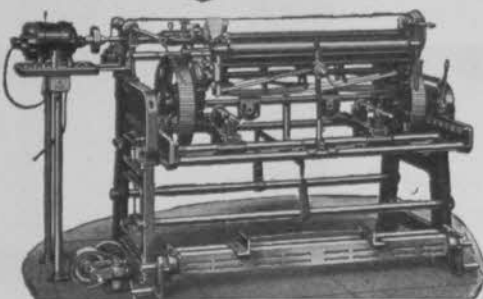

USED BY THE COUNTRY'S
Leading Golf Clubs

THE
Peerless
MOWER SHARPENER

• The Peerless Mower Sharpener will keep your cutting units sharp and your turf looking its best the year around. It's simple to operate, sharpens in half the usual time and handles all types of power mowers and tractor units. Made in two sizes—for blades up to 36 in. or 42 in. wide. Reconditioner for "lapping in." Catalog and prices upon request.

THE
Silver King
TRACTOR