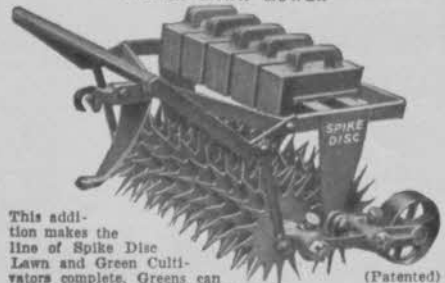

L. R. NELSON MFG. CO.
PEORIA, ILLINOIS

Send for Nelson Catalog describing the "Silver Top" Valve and many portable sprinklers.

FOR PUTTING GREENS

A NEW SPIKE DISC

IT HITCHES BEHIND A SMALL TRACTOR OR POWER LAWN MOWER

This addition makes the line of Spike Disc Lawn and Green Cultivators complete. Greens can be spiked frequently in short order. (Patented)

All Greenkeepers now know that SPIKE DISCS open the soil to "breathing," to absorb and retain moisture and prevent loss of seeds and fertilizer.