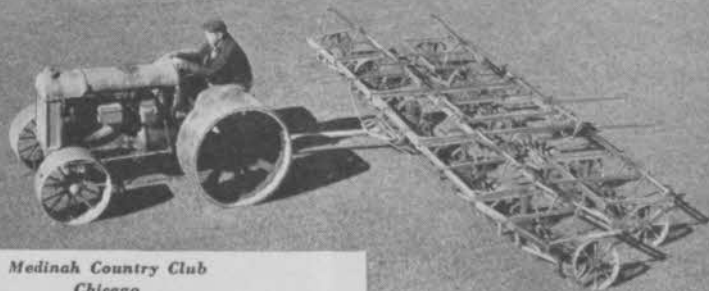

A new type Sickle Bar Mower for cutting hay and weeds in rough.

Before purchasing any mowers, it will pay you to write us and have our complete mower catalog on hand.

Power, Fairway, Greens mowers, Tractors.

ATTRACTIVE PRICES

Write for Catalog

NATIONAL MOWER CO.

839 Cromwell Ave., St. Paul, Minn.

Answer above ad with QUICKMAIL No. 20

Answer above ad with QUICKMAIL No. 9

Bloomfield Hills Country Club
Detroit

Medinah Country Club
Chicago

Where you see the "BULLDOG"—
you'll find good fairways

The sturdy construction of Ideal "Bulldog" Gang Mowers provides maximum mowing economy and years of trouble-free service. Simplified design, high quality materials and experienced workmanship assure cleaner, faster cutting at lower operating cost. From the tops of ridges to the bottom of hollows, the close-coupled units do a perfect job.

**IDEAL POWER GREENSMOWER
PROVIDES BETTER GREENS**

Used successfully on even the most delicate greens, the Ideal Power Greensmower compares favorably with the most skillful hand work and reduces mowing costs from 30% to 50%.