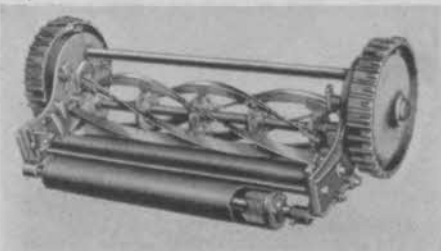

Where you see the "BULLDOG"—
you'll find good fairways

The sturdy construction of Ideal "Bulldog" Gang Mowers provides maximum mowing economy and years of trouble-free service. Simplified design, high quality materials and experienced workmanship assure cleaner, faster cutting at lower operating cost. From the tops of ridges to the bottom of hollows, the close-coupled units do a perfect job.

**IDEAL POWER GREENSMOWER
PROVIDES BETTER GREENS**

Used successfully on even the most delicate greens, the Ideal Power Greensmower compares favorably with the most skillful hand work and reduces mowing costs from 30% to 50%.

- Available in 3, 5, 7 and 9 gangs
- Interchangeable
- Drop forged gears
- Oversize adjustable bearings
- Simple adjustment

IDEAL POWER LAWN MOWER CO.

446 Kalamazoo Street, Lansing, Michigan

New York Branch:
12 HARRISON STREET
New Rochelle, N. Y.