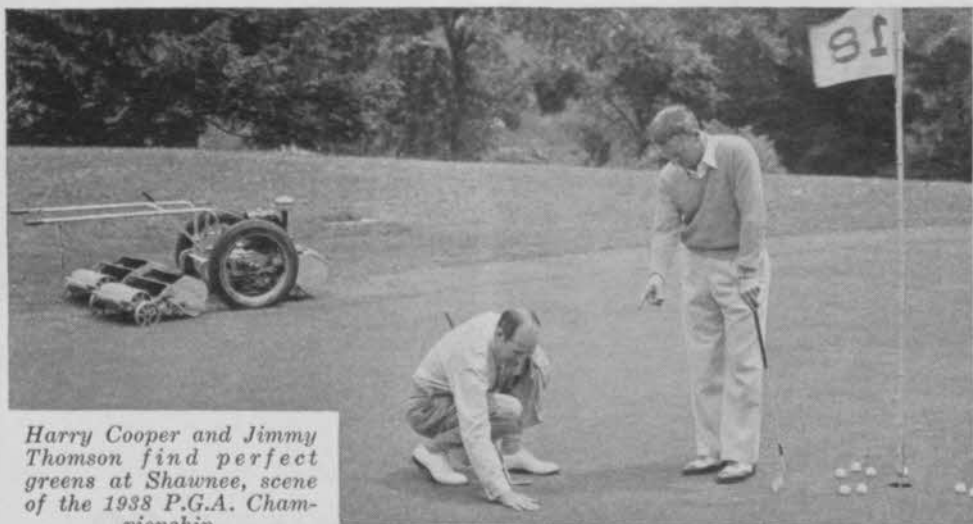

Harry Cooper and Jimmy Thomson find perfect greens at Shawnee, scene of the 1938 P.G.A. Championship.

WORTHINGTON OVERGREENS

will work wonders for your short game

Greens cut with the Worthington Overgreen give you the "truest" putting surface possible. The Overgreen, by cutting in concentric circles, eliminates the alternately "fast" and "slow" strips or ribbons left by old-fashioned methods of cutting. No matter where your ball lies, it always rolls over the same nap or grain toward the cup.

Professionals and amateurs alike enjoy this accuracy of putting surface which is reflected in lower scores — and lower budgets, for one man with one Overgreen can now cut the full 18 holes — including travel between greens — in 5 hours, a job that has formerly required from 18 to 22 man-hours on the average 18-hole course.

Remember, too, that Worthington Scout Hand Mowers — the highest frequency cutting machines on the market — may be adapted to the Overgreen by simply removing the pusher handle and installing them in the frame attached to the Overgreen — a tremendous savings for you in the cost of cutting units.

Thousands of golf courses here and abroad — 44 out of the 56 Championship Courses in the United States, Canada and England, on which National Open and Amateur Championships have been played, have used Worthington equipment to keep in championship condition at minimum cost.

Tear out this coupon for handsome, illustrated catalogue giving full details about Worthington time and money saving equipment.

Worthington
Mower
company

Main Office: Stroudsburg, Pa.
Sales Agencies: All Principal Cities

WORTHINGTON MOWER CO.,
Stroudsburg, Pa., Dept. G/JU

Please send catalogue on your equipment at no obligation.

NAME.....

ADDRESS.....

CITY.....STATE.....