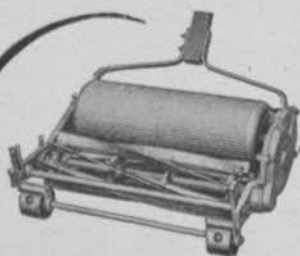

SUPER-ROLLER GREENSMOWER

Light weight, high speed, smooth cutting, 8 crucible steel blades, Positive precision adjustment. Alemite lubrication. Cuts ribless 18-inch swath.

PENNSYLVANIA

LAWN MOWER WORKS
PRIMOS PENNA.