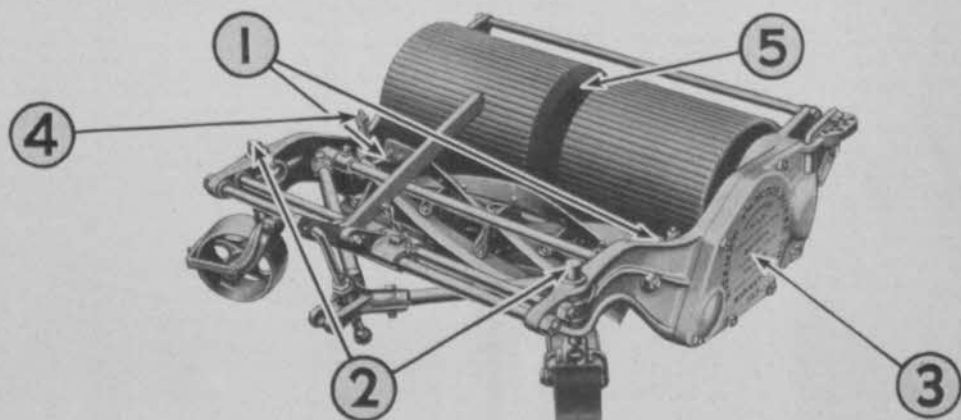

- 1** Greater capacity is now provided with a new 30 inch cutting reel.
- 2** Improved placement of caster wheels with a 28 inch span prevents scalping on uneven ground.
- 3** New improved roller-chain and machine-cut sprocket drive runs in oil bath inclosed in dust-tight housing. Provides higher speed, maximum strength, lightness of pull and better balance.
- 4** New patented spring type bed knife adjustment — shock-proof, safeguards against reel breakage.
- 5** Two-section roller with spaced center prevents side-slip on hills. Improved tread gives greater traction, cleaner operation.