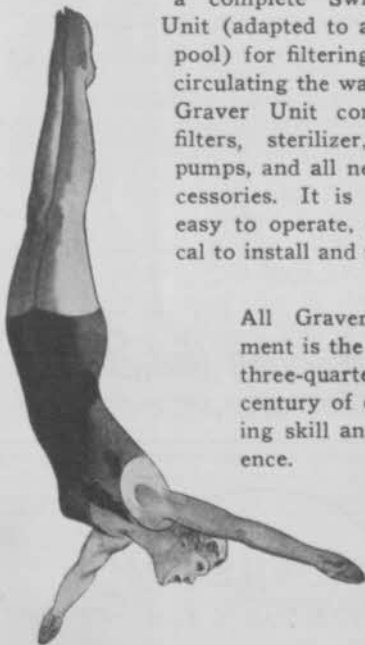

All Graver Equipment is the result of three-quarters of a century of engineering skill and experience.