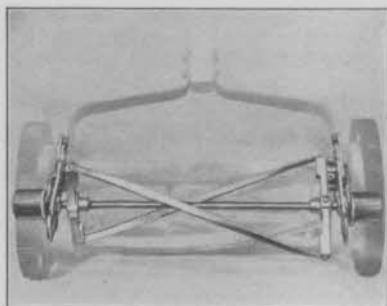

has recently been placed on the market by The Lawn Mower Scythe Co., 116 Retford Ave., Cranford, N. J. The "Si-Cut" scythe is attached in front of the lawn mower reel, and has two flexible, high tempered steel blades, which are reversible. Reel of the scythe rotates in the opposite direction of the mower reel caus-

ing it to cut all growths within four inches of the ground.

The "Duo-Cut" is a complete unit-lawn mower with scythe attachment. "Si-Cut" scythe can be obtained separately, however, and can be attached to many mowers of other manufacture. Complete details and prices can be obtained from the makers.

The decision of Jimmy McGonagill, Texas representative of The L. A. Young Golf Co., to become a professional has caused several changes in the sales setup of that organization, and new faces will appear in many territories. Jimmy McGonagill has taken over the pro duties at the Shreveport CC, Shreveport, La. He made a highly creditable showing in the amateur ranks in Texas and has a fine knowledge of the fundamentals of golf.

Paul Hargrave, previously covering the Carolinas and Georgia territory, will take over McGonagill's former post in Texas. Tom Stevens, formerly in New England, will move into Hargrave's old stamping ground in the South. Bruno Minkley, who for several years covered western N. Y. and northern Pa., will take over the New England territory. Charlie Christopher, of the Chicago branch, will move into Minkley's former territory; while Ed Somerville from the head office in Detroit, moves to Chicago to take the place vacated by Christopher.