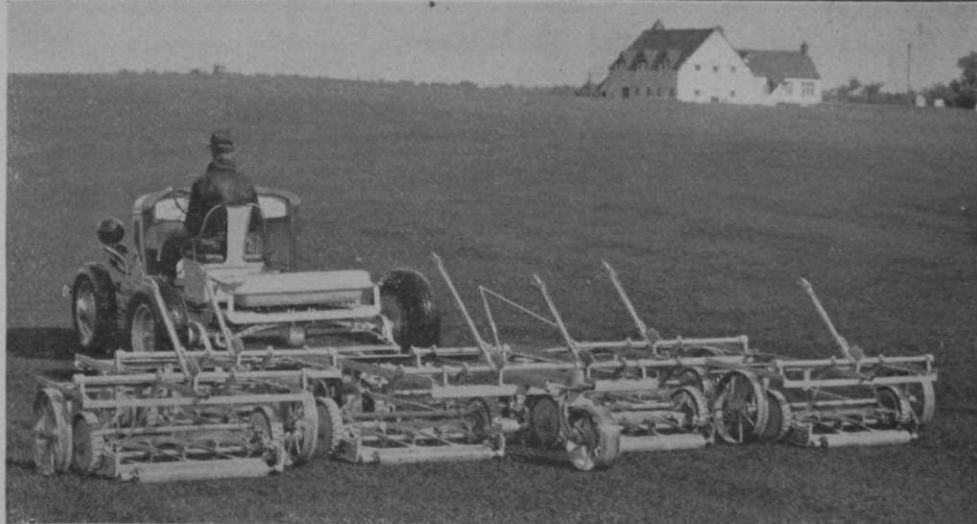

THE
Silver King
TRACTOR

• The Silver King is an ideal Golf Course Tractor designed to take care of every service required for complete turf maintenance. Features include: low first cost, unusual economy of operation, high speed, ample power, low pressure tires or wide roller type wheels as desired, light weight, four speed transmission, 2 1/4 to 25 miles per hour. Catalog and prices upon request.

CATALOG *free!*

THE FATE-ROOT-HEATH CO.
1137 BELL ST. • PLYMOUTH, OHIO

All the Fluffy
Top Dressing You Need

in less time and at less cost . . . with new
ROOT POWER SCREENER

Nothing compares with it for pulverizing, mixing, aerating and screening soils—all in one operation. Most economical equipment yet devised for purpose. Quickly pays its cost. Handles soil as fast as two men can shovel. Light weight for easy one-man portability. Ideal for treating soils with fungicides, etc. Greenkeepers everywhere adopting. Write at once for full details.

The McCORMICK Sales Co.
BALTIMORE, MARYLAND

STANDARDIZED PYRETHRUM AND
DERRIS INSECTICIDES

IDEAL BULLDOG GANG MOWERS

Economically Provide **WIDER CUTTING** —**BIGGER CAPACITY...**

The problem of securing cleaner, faster, cutting economically is solved by Ideal Bulldog Gang Mowers. Rolling and hilly courses present no problem for the "Bulldog." Each unit acts as an independent mower with ample flexibility. The close-coupled units mow evenly over the tops of ridges without scalping and do a perfect job right down to the bottom of the hollows.