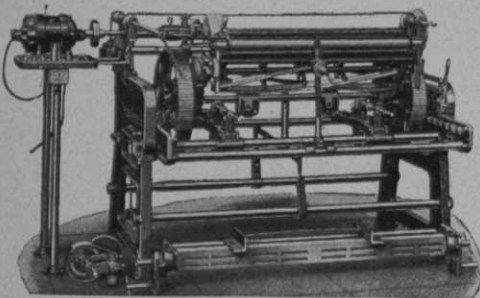

The Pennsylvania Super-Roller Greens Mower is more than a machine, it is a *tool* which, in the hands of the experienced greenskeeper, produces true, ribless greens of championship course quality. But—don't take our word for it, ask the man who knows, the man responsible for the condition of the greens which your members play. No doubt he will tell you, as hundreds of other greenskeepers have told us, "Hand Mowers Make the World's Finest Greens and Pennsylvania Makes the World's Finest Hand Mower."

PENNSYLVANIA
 LAWN MOWER WORKS

PRIMOS, PENNA.

• Use QUICKMAIL coupon No. 19 to answer this ad •

USED BY THE COUNTRY'S

Leading Golf Clubs

THE
Peerless
MOWER SHARPENER

• The Peerless Mower Sharpener will keep your cutting units sharp and your turf looking its best the year around. It's simple to operate, sharpens in half the usual time and handles all types of power mowers and tractor units. Made in two sizes—for blades up to 36 in. or 42 in. wide. Reconditioner for "lapping in." Catalog and prices upon request.

THE
Silver King
TRACTOR

• The Silver King is an ideal Golf Course Tractor designed to take care of every service required for complete turf maintenance. Features include: low first cost, unusual economy of operation, high speed, ample power, low pressure tires or wide roller type wheels as desired, light weight, four speed transmission, 2 1/4 to 25 miles per hour. Catalog and prices upon request.