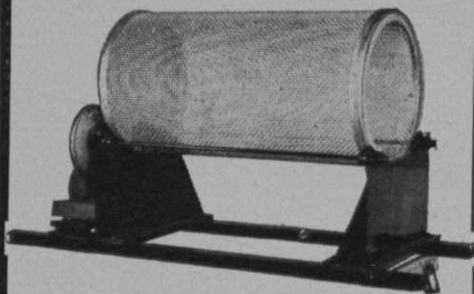

in less time and at less cost . . . with new
ROOT POWER SCREENER

Nothing compares with it for pulverizing, mixing, aerating and screening soils—all in one operation. Most economical equipment yet devised for purpose. Quickly pays its cost. Handles soil as fast as two men can shovel. Light weight for easy one-man portability. Ideal for treating soils with fungicides, etc. Greenkeepers everywhere adopting. Write at once for full details.

THE ROOT MANUFACTURING CO.
1011-1051 Power Ave., Cleveland, O.

KILLS ANTS,
SOD WEB WORMS
on Greens,
Lawns, Gardens