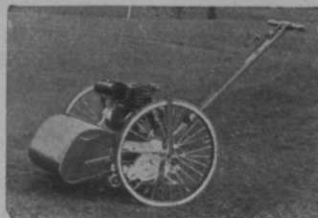

POWER GREENSMOWER

Duplicates skillful hand-work, reduces costs and produces finer greens. Write for a free demonstration.

IDEAL POWER LAWN MOWER CO.

446 Kalamazoo Street, Lansing, Michigan

New York Branch:
12 HARRISON ST.,
New Rochelle, N. Y.

Canadian Distributors:
AIKENHEAD HARDWARE, Ltd.,
17 Temperance St., Toronto, Ont.

• Use QUICKMAIL coupon No. 15 to answer this ad •