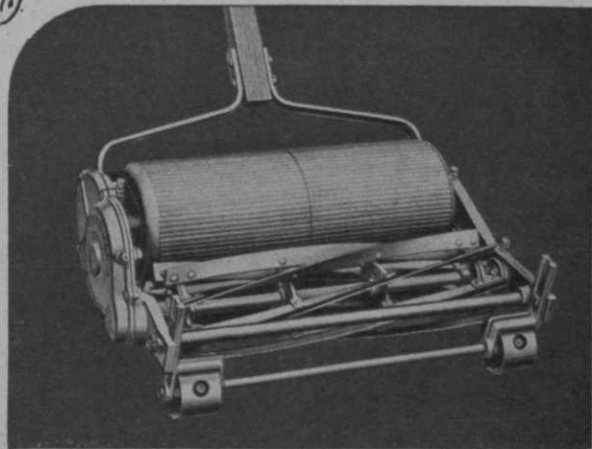

The Pennsylvania Super-Roller Greens Mower is more than a machine, it is a *tool* which, in the hands of the experienced greenskeeper, produces true, ribless greens of championship course quality. But—don't take our word for it, ask the man who knows, the man responsible for the condition of the greens which your members play. No doubt he will tell you, as hundreds of other greenskeepers have told us, "Hand Mowers Make the World's Finest Greens and Pennsylvania Makes the World's Finest Hand Mower."