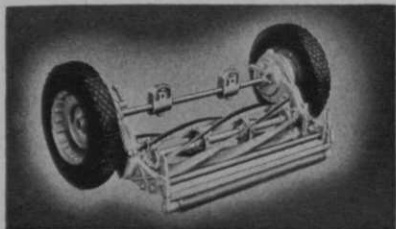

PENNSYLVANIA

LAWN MOWER WORKS

PRIMOS

PENNA.

PENNSYLVANIA FAIRWAY UNITS NOW

AVAILABLE WITH PNEUMATIC TIRES

Always the outstanding value in the fairway mower field, the DeLuxe Pennsylvania now steps farther ahead of the pack with a machine that does the work of a giant yet treads as lightly as a kitten. The new 36-inch Fairway cuts a 20% wider swath than conventional mowers—and while it performs its labor-, fuel- and time-saving feats the pneumatic tires protect the unbreakable frame and the turf. Truly a piece of equipment which is worthy of your investigation before you decide on the purchase of any new grass-cutting equipment.