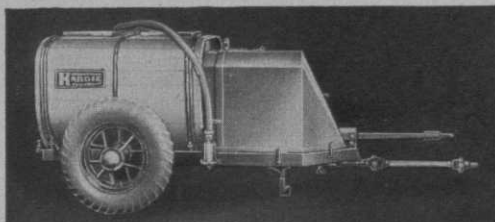

COP-R-LOY

Reg. U. S. Pat. Off.

Pipe

CY

IT'S WHEELING STEEL

A Golf Special Tractor Trailer Hardie Sprayer

THIS Hardie sprayer is especially engineered for operating with golf and fairway tractors. It is a rugged, powerful outfit, but weight has been kept at the very minimum, providing extraordinary mobility, light draft and great ease in handling.

Built in 3 sizes, delivering from 9 to 15 gallons per minute at pressures from 300 to 600 pounds, this Hardie is available in sizes to meet every golf spraying task. The rubber tired wheels run on specially designed roller bearings. Weight and cost of engine are elimi-