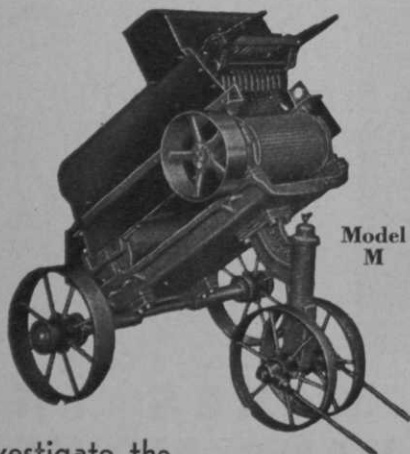

1/6 the labor

-- says this

Pittsburgh, Pa.

Our operation shows that two men can screen in one day the same amount of material that these two men screened over the vertical machine in six days. We would, therefore, say that the amount of labor necessary is about one to six.

WESTMORELAND COUNTRY CLUB,
Wm. M. Frank, Chr. Grs. Comm.

— ROYER user!

Model
M

Investigate the

ROYER

... if you want to save time, labor and material in making compost.

Get your information direct from the clubs using ROYERS if you want proof of compost savings backed by actual, accurate cost records. Let us send you a list of users—today. You'll get a quick idea of how much more it is costing you to make compost without a ROYER.

*Sold thru leading
Golf Equipment Dealers*

ROYER

FOUNDRY & MACHINE CO.

158 Pringle St.

Kingston, Pa.