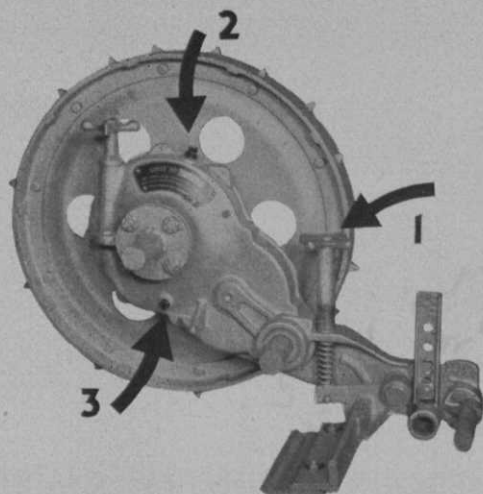

Worthington
Mower
company

Send now for catalogue showing how to cut costs . . . and save time and trouble.

Stroudsburg,

Pennsylvania

Convenient Hand Adjustment and Simple Lubrication Method

- (1) Handle for simple hand adjustment screw.
- (2) Filler plug for grease.
- (3) Level plug for grease. Filler plug is removed and grease poured in up to level plug. Has to be done only twice a season.