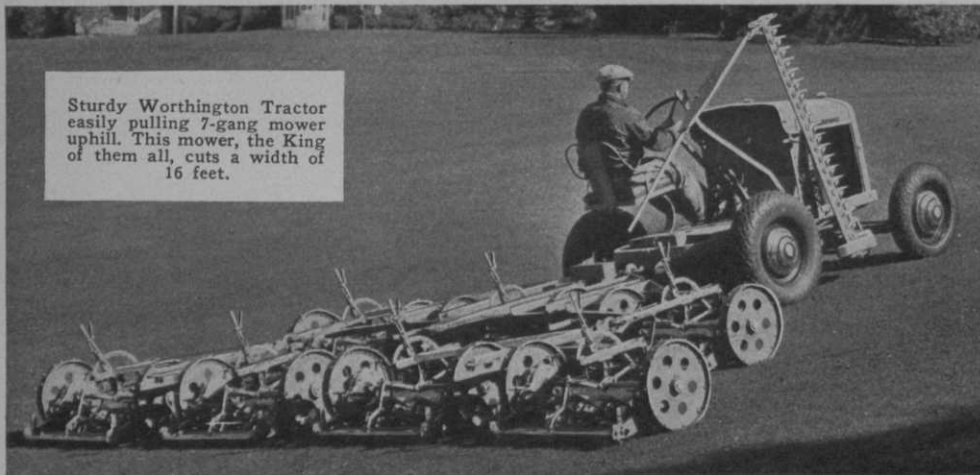

Then you can cut the grass without cutting up the lawns, walks or fairways.

On these big rolling

cushions you will save time, money and temper. You can drive over walks, bridges, roads, lawns, fairways, gravel without damage.

Let the Goodyear dealer near you demonstrate.

THE GOODYEAR TIRE & RUBBER COMPANY, INC., AKRON, OHIO

GOOD YEAR

ALL-TRACTION TRACTOR TIRE

Sturdy Worthington Tractor easily pulling 7-gang mower uphill. This mower, the King of them all, cuts a width of 16 feet.

Worthington Gang Mowers beautify your course ...Save Time, Trouble and Money

SAVES MONEY: They give longer tire life, better traction and save the cost of reconditioning packed turf, because they are the lightest tractor of equal horse power on the market . . . and the weight is equally distributed on all four wheels. Fuel costs are minimum.

YEAR ROUND USE: When Worthington Tractors are not being used for mowing, the power take-off is used to run compost mixers, power sprayers, rotary brushes, pumps and saws, as well as the sickle bar attachment . . . think of the labor and money savings.