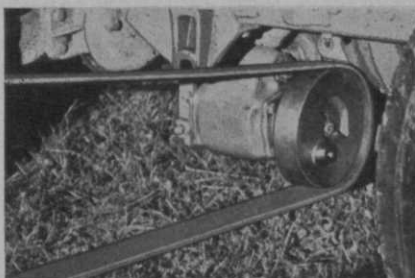

MORE SAVINGS: Close-up of power take-off showing convenient belt attached for use. A pulley is supplied as standard equipment to operate belt with four ranges of speed. Gear shift for power take-off is easily operated from driver's seat.