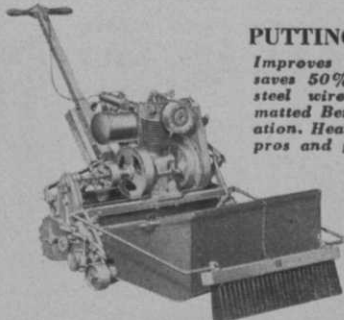

PUTTING GREEN MOWER

Improves the putting surface and saves 50% of cutting cost. With steel wire brush, it brushes up matted Bent and cuts in one operation. Heartily endorsed by leading pros and greenkeepers.