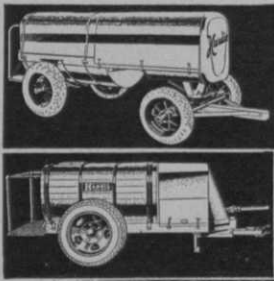

Spike Discs double the effectiveness of reseeding and fertilizing. Seed and fertilizer settle in the close perforations made by the knife-like blades and are not blown or washed away. The patented spike design prevents the ugly holes and hard edges made by old style implements equipped with round or square spikes. Every Course needs Spike Discs.

For Fairways

Tractor Model (Illus.) \$120.00

Horse  
Type \$120.00

Manufactured by Stoner-Maurer Co., Monroe, Michigan  
Successor to Wilder-Strong Co.  
Also makers of Dunham Water Weight Rollers

• Use QUICKMAIL coupon No. 10 to answer this ad •

SPECIALIZED  
EXACTLY  
TO MEET  
THE NEED

**H**ARDIE gives you a line of golf sprayers designed and built for that particular job. Tractor or trailers that fit the operating requirements of golf tractors; outfits for placing on wagon or motor truck, and light-duty sprayers that a man can push about. Divided tanks and other special features you always wanted.