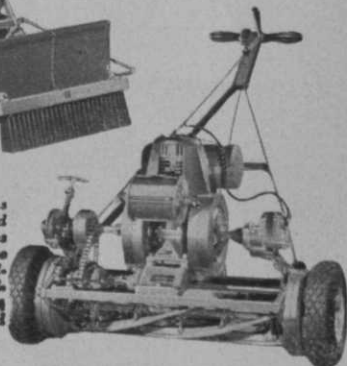

"STURDEX"

For mowing tees, aprons and cleaning up around traps, bunkers and edges of greens. Enables one man to keep these hard-to-get-at places well groomed in a fraction of the time required with hand mowers.