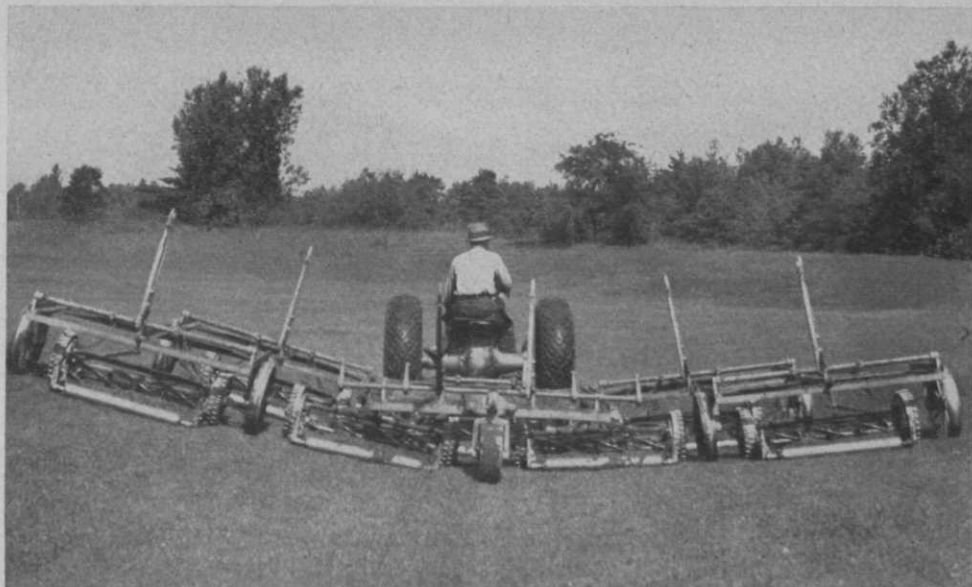

ECONOMY—FLEXIBILITY and Smooth Cutting for 1937

Economical—because the simple "Bulldog" unit with its drop forged ring gears, cut steel pinion gears, oversize Timken bearings, one-piece steel roller, chrome-nickel steel double-edged bottom knife, and heavy 7½-inch chrome-nickel steel reels insure **BETTER** work over a **LONGER** period of time, at **LESS** upkeep cost.

Flexible—because the exclusive "Bulldog" frame construction permits each mower to operate as an individual unit, insuring smooth, clean cutting over contours and undulations. Units are lifted off the ground for safe and speedy transportation over the roughest areas.

Available in 3, 5, 7 and 9 gangs, interchangeable. Seven-blade or five-blade units optional.

Be sure to see this modern mower! Write for a copy of our new 1937 mowing equipment catalog for golf courses.