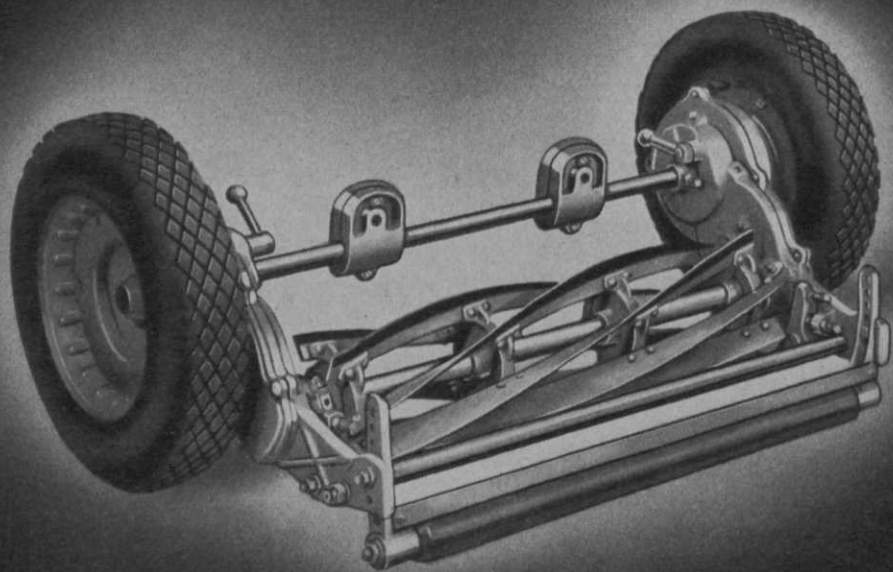

PENNSYLVANIA

Announces

PENNSYLVANIA DELUXE FAIRWAY

with Pneumatic Tires

**THE NEWEST ADDITION TO THE WORLD'S
MOST COMPLETE LINE OF LAWN MOWERS**