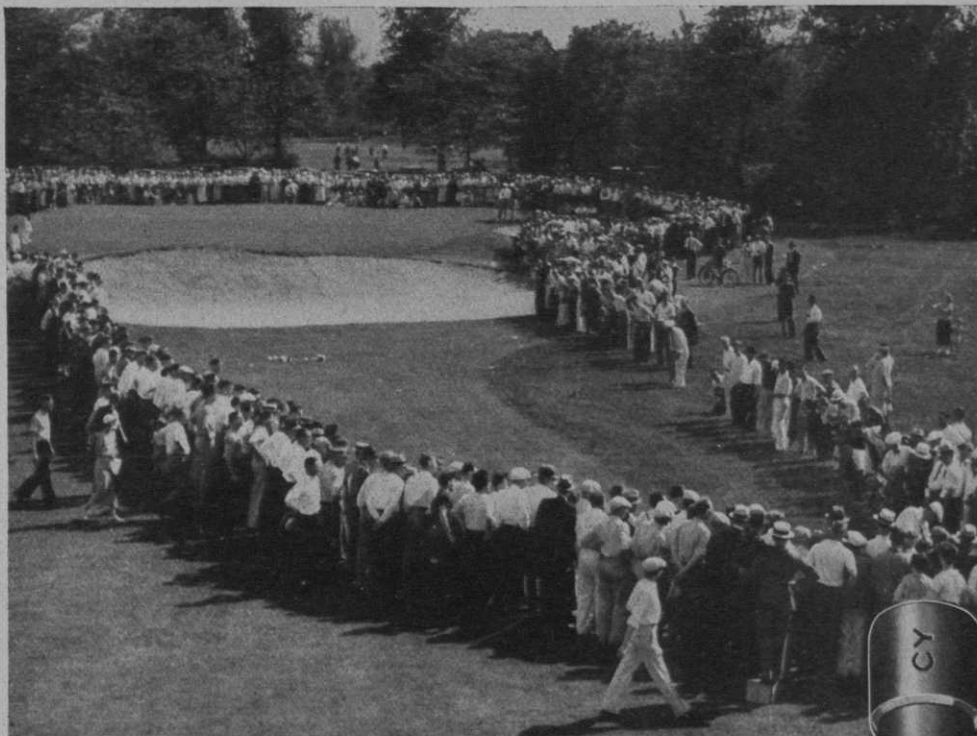

FIRST CAME STEEL ... *then* COP-R-LOY
For Golf Course
SPRINKLING SYSTEMS

First came steel pipe to make possible "every-evening" sprinkling of fairways and greens. Then came COP-R-LOY Pipe, introducing the greater resistance to corrosion of fine mild steel alloyed with pure copper—creating a new standard of durability for longer, better and more economical service. Wheeling Steel Corporation, Wheeling, West Va.

COP-R-LOY *Pipe*
U. S. Pat. Off.

IT'S WHEELING STEEL