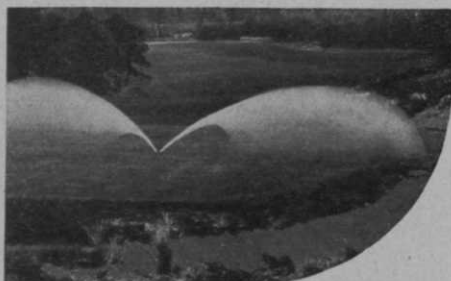

• NELSON Sprinkling Equipment

You may be able to walk a tight rope without assistance, but a parasol is pretty handy to the acrobat.

FUNGCHEX

For the better control of Brown Patch

You may also be able to control Brown Patch with ordinary Calomel-Sublimate Mixtures, but why take chances. FUNGCHEX is the new Calomel-Sublimate mixture plus an additional product that s-p-r-e-a-d-s, affording a greater margin of safety, increasing its control by a more even distribution. FUNGCHEX may be applied with a power sprayer or dry and wet in. Try it. Watch it go to work and see how it helps balance your budget.

Dealers in principal cities from coast to coast.

THE WOOD RIDGE MANUFACTURING CO.,
Incorporated

NEW YORK

SAN FRANCISCO

Plant and General Offices Wood Ridge, New Jersey.

Answer above ad with QUICKMAIL No. 19

Research plus EXPERIENCE!

All the knowledge and experience we have gained over more than 50 years in the fertilizer business forms the basis for the specialized service we offer golf courses.

Why not accept our liberal, free offer? Have a Swift trained man completely test your soil and make recommendations for a feeding program that's both effective and economical. Write—Swift & Company Fertilizer Works, U. S. Yards, Chicago, makers of

SWIFT'S SPECIAL GOLF Fertilizers and VIGORO

Answer above ad with QUICKMAIL No. 37