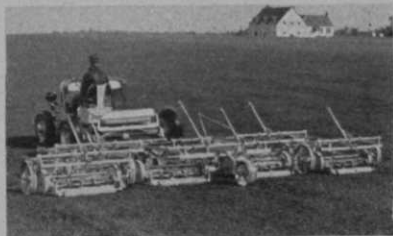

IDEAL "BULLDOG" GANG MOWERS

—available with 3, 5, 7 or 9 gangs—light draft requires less draw bar pull than other mowers of equal capacity. Various sizes made up in sections, removal and re-assembly of sections is easily accomplished. Write for new illustrated catalog giving complete information.

IDEAL POWER LAWN MOWER CO.

446 Kalamazoo Street, Lansing, Michigan

New York Branch:
12 HARRISON ST.,
New Rochelle, N. Y.

Canadian Distributors:
AIKENHEAD HARDWARE, Ltd.,
17 Temperance St., Toronto, Ont.

• Use QUICKMAIL coupon No. 15 to answer this ad •