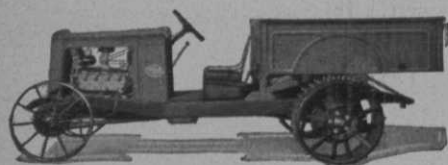

# • STAUDE •

General Utility

# TRACTOR

This light weight, speedy tractor is used by more than 2,000 golf clubs for pulling mowers, rollers, sprayers, and hauling.

It is powerful and efficient. First cost and operating cost are low. Practically no repair cost. May be equipped with low pressure tractor air wheels

Complete if desired. Made continuously since 1916. Sold on money-back guarantee. Buy from Ford dealers or write direct to us.

**\$495**  
UP

F.O.B. St. Paul

Write for Full Details

**E. G. STAUDE MAK-A-TRACTOR CO.**  
2696 University Ave., St. Paul, Minn.