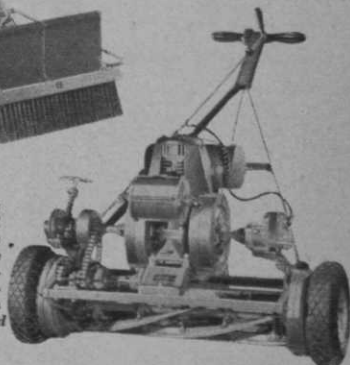

"STURDEX"

For mowing tees, aprons and cleaning up around traps, bunkers and edges of greens. Enables one man to keep these hard-to-get-at places well-groomed in a fraction of the time required with hand mowers.