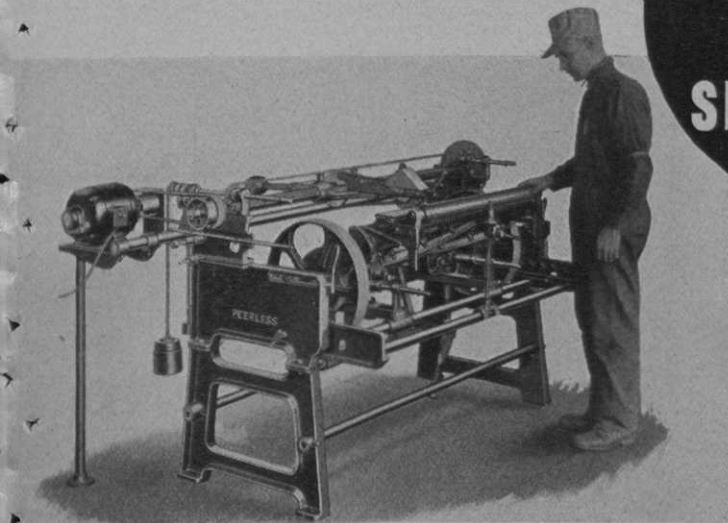

SILVER
KING
TRACTOR

PEERLESS
MOWER
SHARPENER