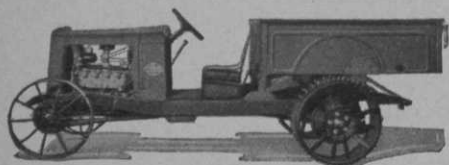

A Trial will convince you that there is no sprinkler like the Perfection.

PERFECTION SPRINKLERS

Offer 10 Distinct Advantages

1. Perfections give Slow, Even Distribution over entire sprinkled area, by actual test (try testing one).
2. Perfections are exclusive users of the Patented Spray Disc Nozzle that has revolutionized irrigation.
3. Perfections give that slow, even, large coverage that is absolutely necessary for satisfactory results.
4. Perfections will never flood even if they are left running continuously day after day.
5. Perfections will keep right on turning in any wind or in any position without special adjustment.
6. Perfections will continue to operate perfectly without special adjustment on varying water pressure.
7. Perfections require less pressure than any other sprinkler and give the best results (try them yourself).
8. Perfections require no greasing and only one adjustment; they just keep right on going day after day.
9. Perfections give greatest coverage for any given pressure; we urge you to try them against any other make.
10. Perfections are mounted exclusively on the Perfection Disc Base, the most sensible and best sprinkler base ever devised.

Manufactured and fully guaranteed by

PERFECTION SPRINKLER CO.

PLYMOUTH, MICH., U. S. A.

• STAUDE • General Utility TRACTOR

This light weight, speedy tractor is used by more than 2,000 golf clubs for pulling mowers, rollers, sprayers, and for hauling. It is powerful and efficient. First cost and operating cost are low. Practically no repair cost. May be equipped with rubber tires for use completely on paved roads. Made continuously since 1916. Sold on money-back guarantee. Buy from Ford dealers or write direct to us.