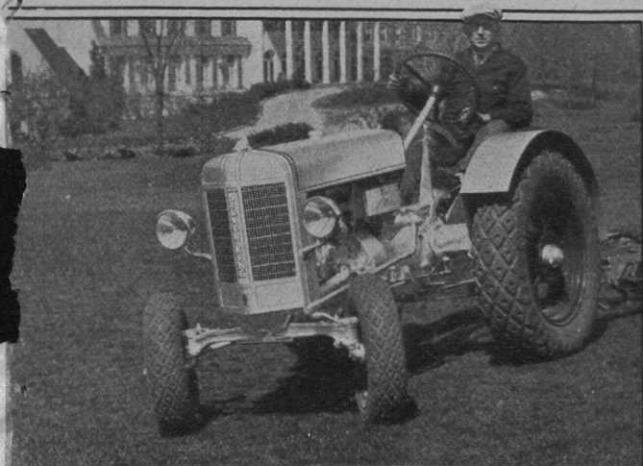

ASK FOR
DETAILS
ABOUT THIS
ALL-ORGANIC
TURF FOOD

If your Fall fertilizing program has been completed, consider AGRICO and AGRINITE for 1937 Budget.

TWINS....

FOR 100% TURF

The Silver King is an ideal Golf Course Tractor designed to take care of every service required for complete turf maintenance. Features include: low first cost, economy of operation, high speed unusual power, low pressure tires or wide roller type wheels as desired, light weight, four speed transmission, 2 1/4 to 25 miles per hour. Free catalog and prices upon request.