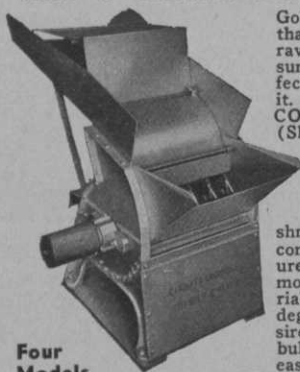

Manufactured and fully guaranteed by

PERFECTION SPRINKLER CO.

PLYMOUTH, MICH., U. S. A.

• STAUDE • General Utility TRACTOR

This light weight, speedy tractor is used by more than 2,000 golf clubs for pulling mowers, rollers, sprayers, and for hauling. It is powerful and efficient. First cost and operating cost are low. Practically no repair cost. May be equipped with rubber tires for use completely on paved roads. Made continuously since 1916. Sold on money-back guarantee. Buy from Ford dealers or write direct to us.

\$495

UP

F.O.B. St. Paul

Write for Full Details

E. G. STAUDE MAK-A-TRACTOR CO.
2696 University Ave., St. Paul, Minn.

SAVE DROUGHT GREENS DAMAGED GREENS with a Wichita Compost Grinder

**Four Models
Handle
Every
Compost
Need—
Dealers and
Agents
Wanted**