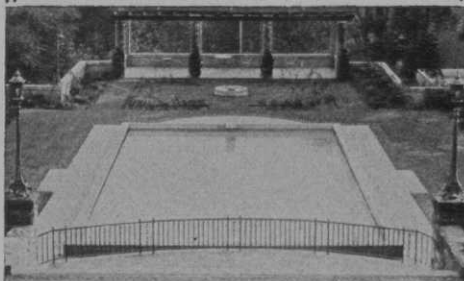

TORO MANUFACTURING CORPORATION

3042 Snelling Ave.,

OF MINNESOTA

Minneapolis, Minnesota, U. S. A.

FOR BETTER GREENS
AND FAIRWAYS, USE...

SKINNER SYSTEM OF IRRIGATION

WINTER PLANNING

1. Send for Skinner System Manual and Catalog No. 236 on golf course watering. It is the most complete and helpful booklet of its kind. Take time to read it leisurely.

THE SKINNER
IRRIGATION CO.
415 Canal St. Troy, Ohio

"RAIN AT THE TURN
OF A VALVE"

GOLFDOM

GRAVER

A SANITARY POOL

The popularity of any swimming pool depends largely on the condition of its water. If you plan a new pool or to remodel an old one, get the Graver book on Sanitary Pool Water, also information on modern design, construction and operation of indoor and outdoor pools. Graver has equipped hundreds of successful private, club and municipal pools.